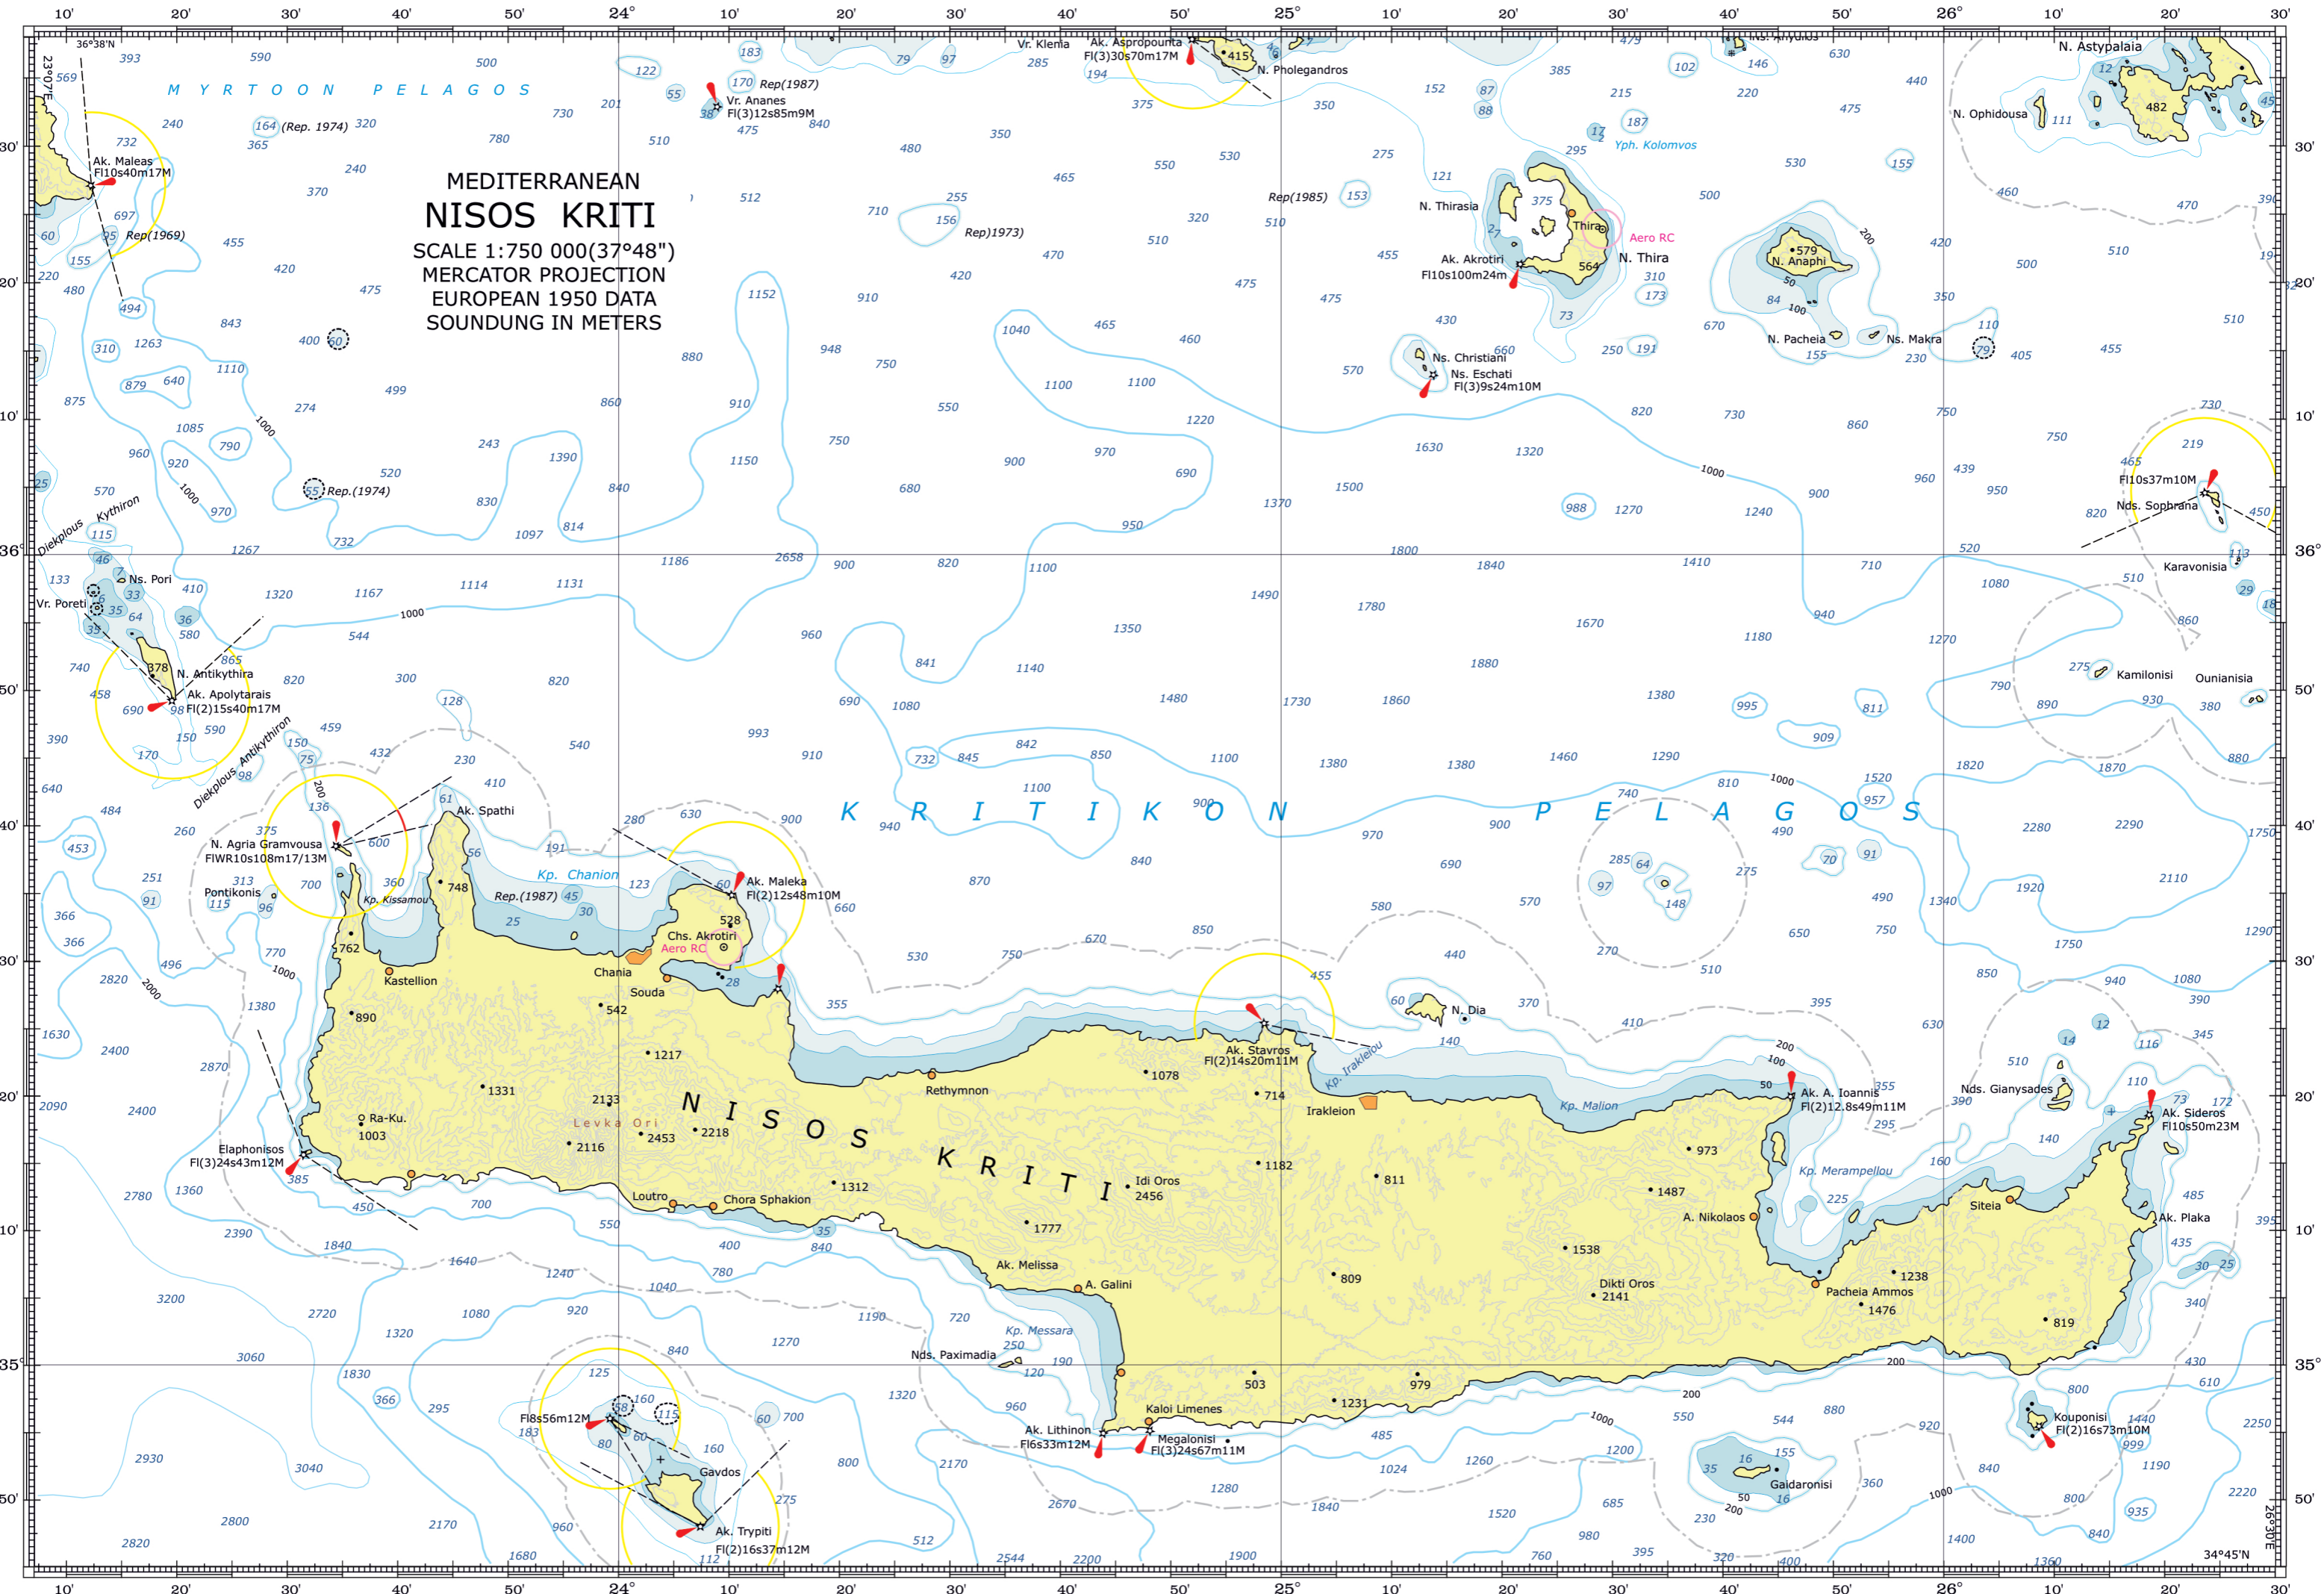

MEDITERRANEAN
NISOS KRITI
SCALE 1:750 000(37°48")
MERCATOR PROJECTION
EUROPEAN 1950 DATA
SOUNDUNG IN METERS

AEGEAN SEA
ISLE OF CRETE #1
SCALE 1:150 000
MERCATOR
WGS 84

Stenon
Antikythron

List #1

(400 x 272)

AEGEAN SEA
ISLE OF CRETE
SCALE 1:150 000
MERCATOR
WGS 84

AEGEAN SEA
 ISLE OF CRETE
 SCALE 1:150 000
 MERCATOR
 WGS 84

AEGEAN SEA
 ISLE OF CRETE
 SCALE 1:150 000
 MERCATOR
 WGS 84

AEGEAN SEA
ISLE OF CRETE
SCALE 1:150 000
MERCATOR
WGS 84

AEGEAN SEA
ISLE OF CRETE
SCALE 1:150 000
MERCATOR
WGS 84

AEGEAN SEA
ISLE OF CRETE
SCALE 1:150 000
MERCATOR
WGS 84