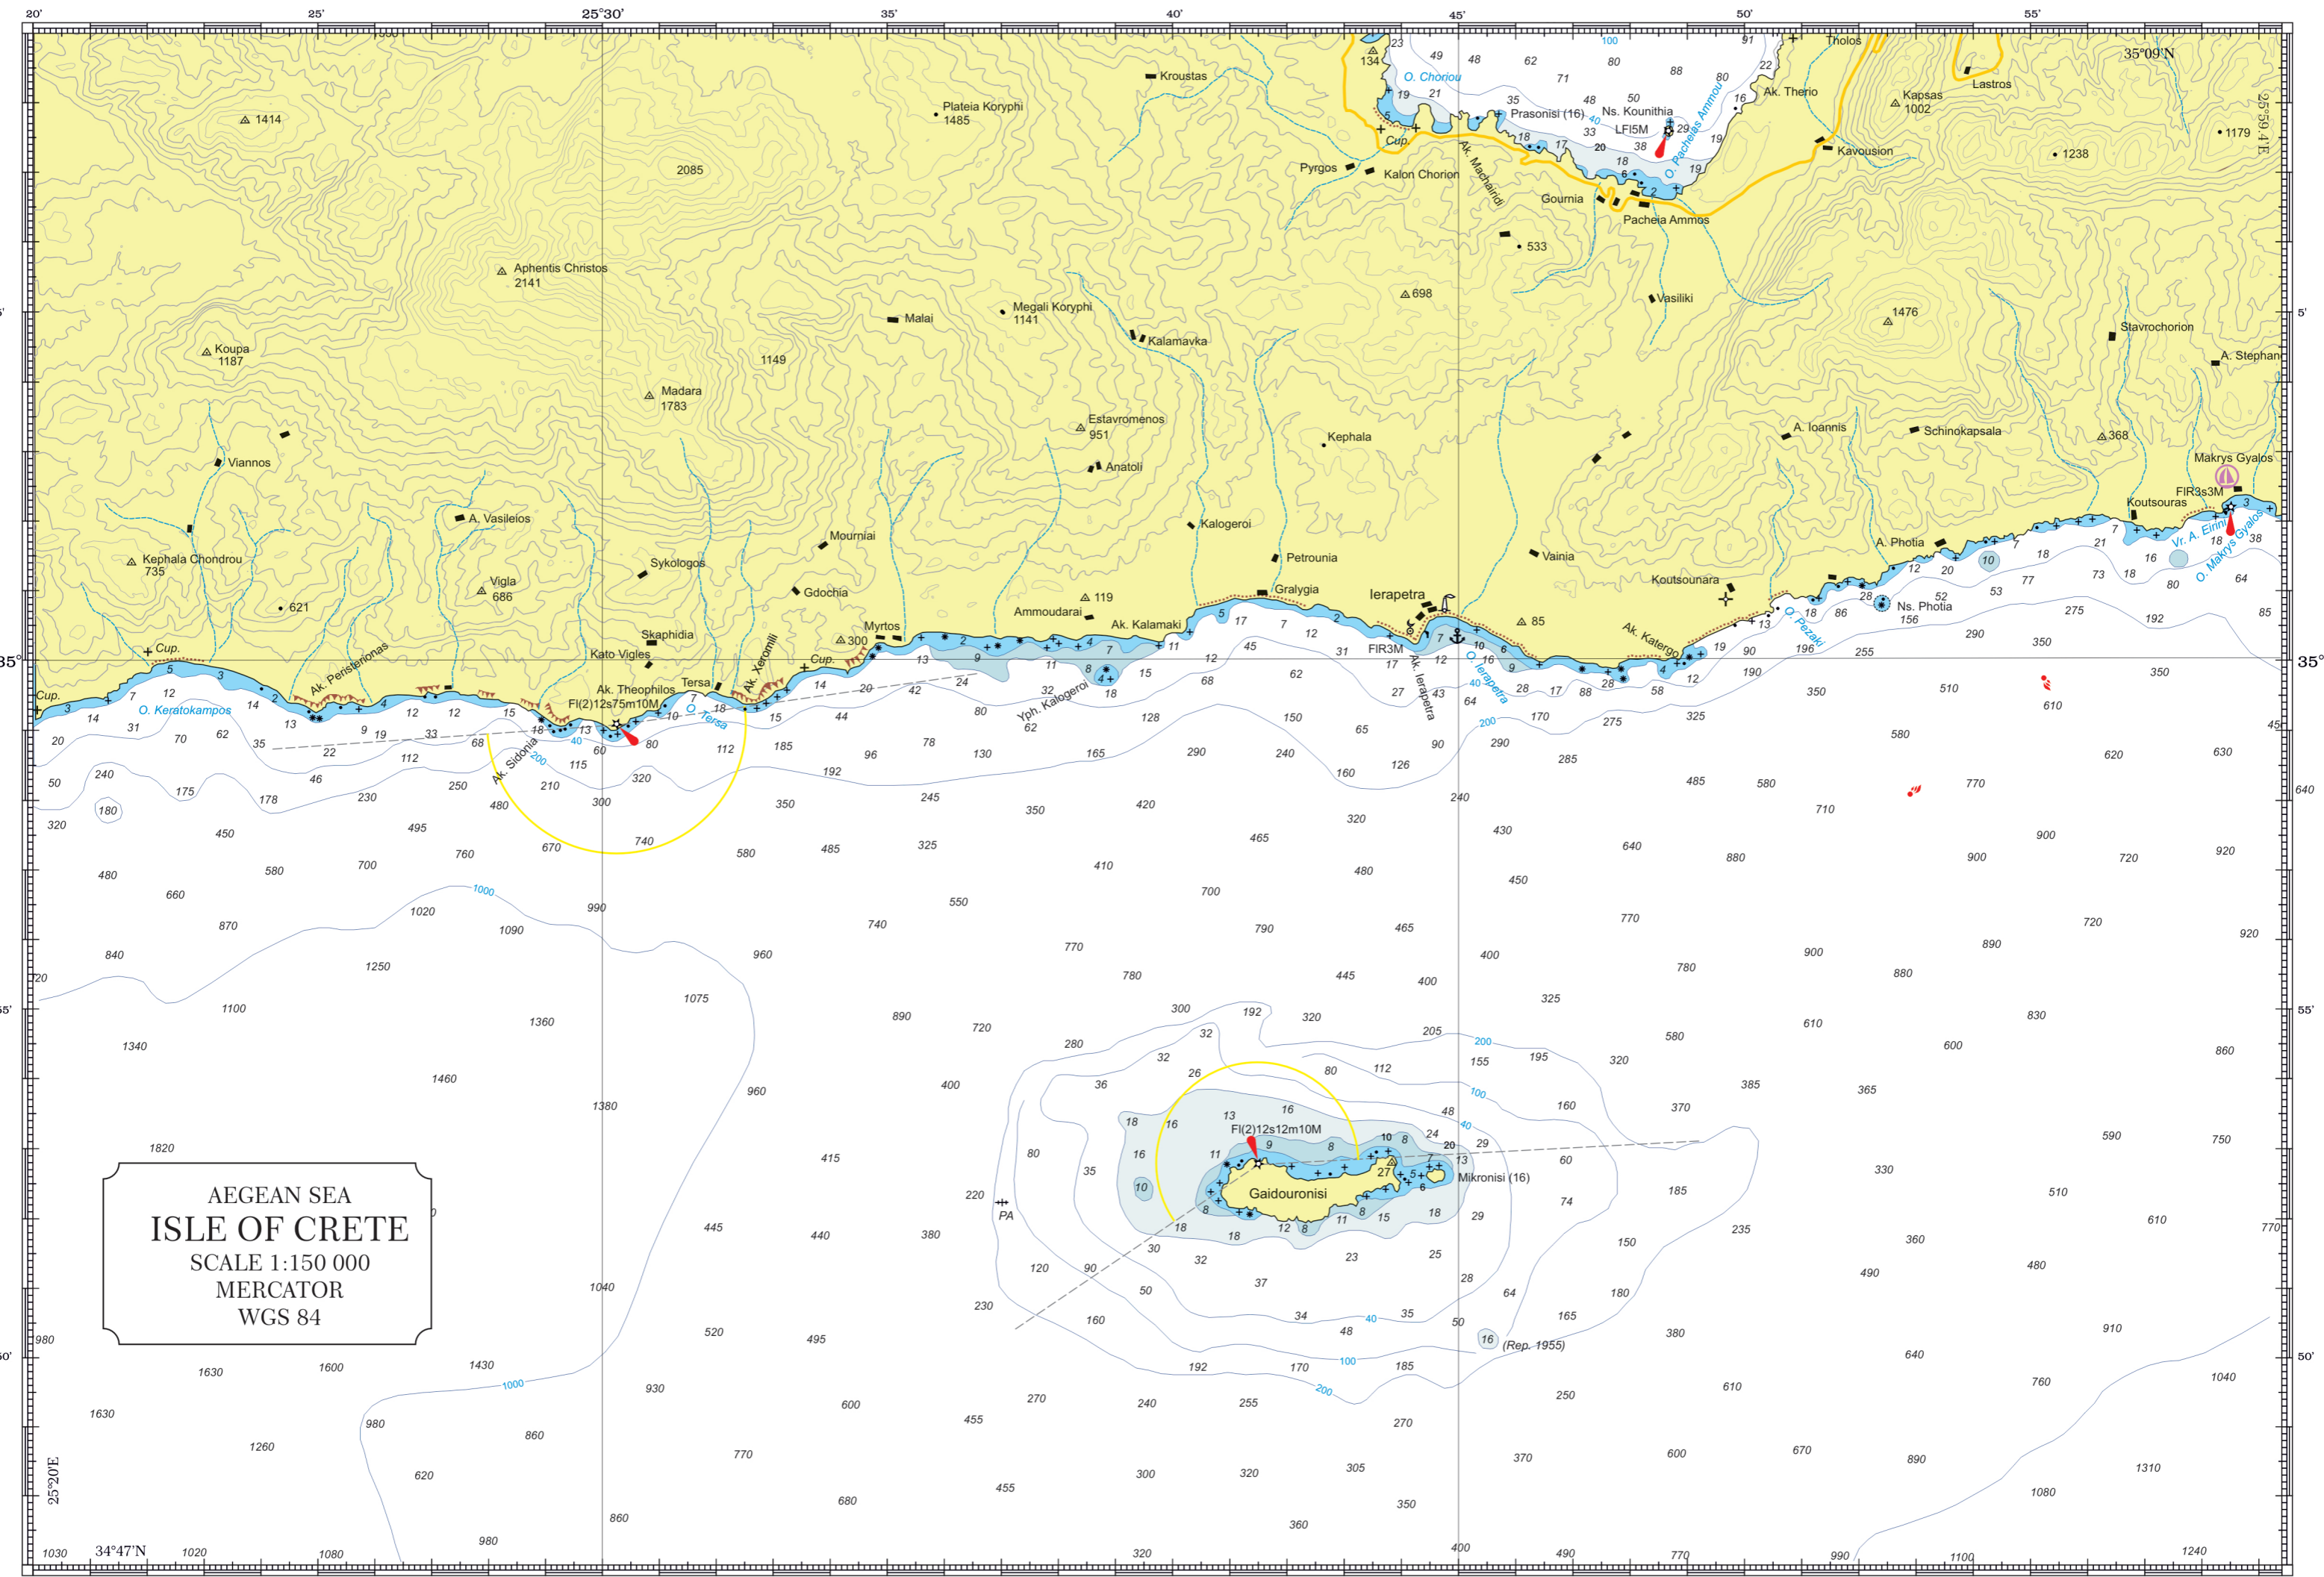

MEDITERRANEAN
NISOS KRITI
SCALE 1:750 000(37°48")
MERCATOR PROJECTION
EUROPEAN 1950 DATA
SOUNDUNG IN METERS

AEGEAN SEA
ISLE OF CRETE #1
SCALE 1:150 000
MERCATOR
WGS 84

Stenon
Antikythron

List #1

(400 x 272)

AEGEAN SEA
ISLE OF CRETE
SCALE 1:150 000
MERCATOR
WGS 84

AEGEAN SEA
 ISLE OF CRETE
 SCALE 1:150 000
 MERCATOR
 WGS 84

AEGEAN SEA
 ISLE OF CRETE
 SCALE 1:150 000
 MERCATOR
 WGS 84

AEGEAN SEA
ISLE OF CRETE
SCALE 1:150 000
MERCATOR
WGS 84

AEGEAN SEA
ISLE OF CRETE
SCALE 1:150 000
MERCATOR
WGS 84

AEGEAN SEA
ISLE OF CRETE
SCALE 1:150 000
MERCATOR
WGS 84