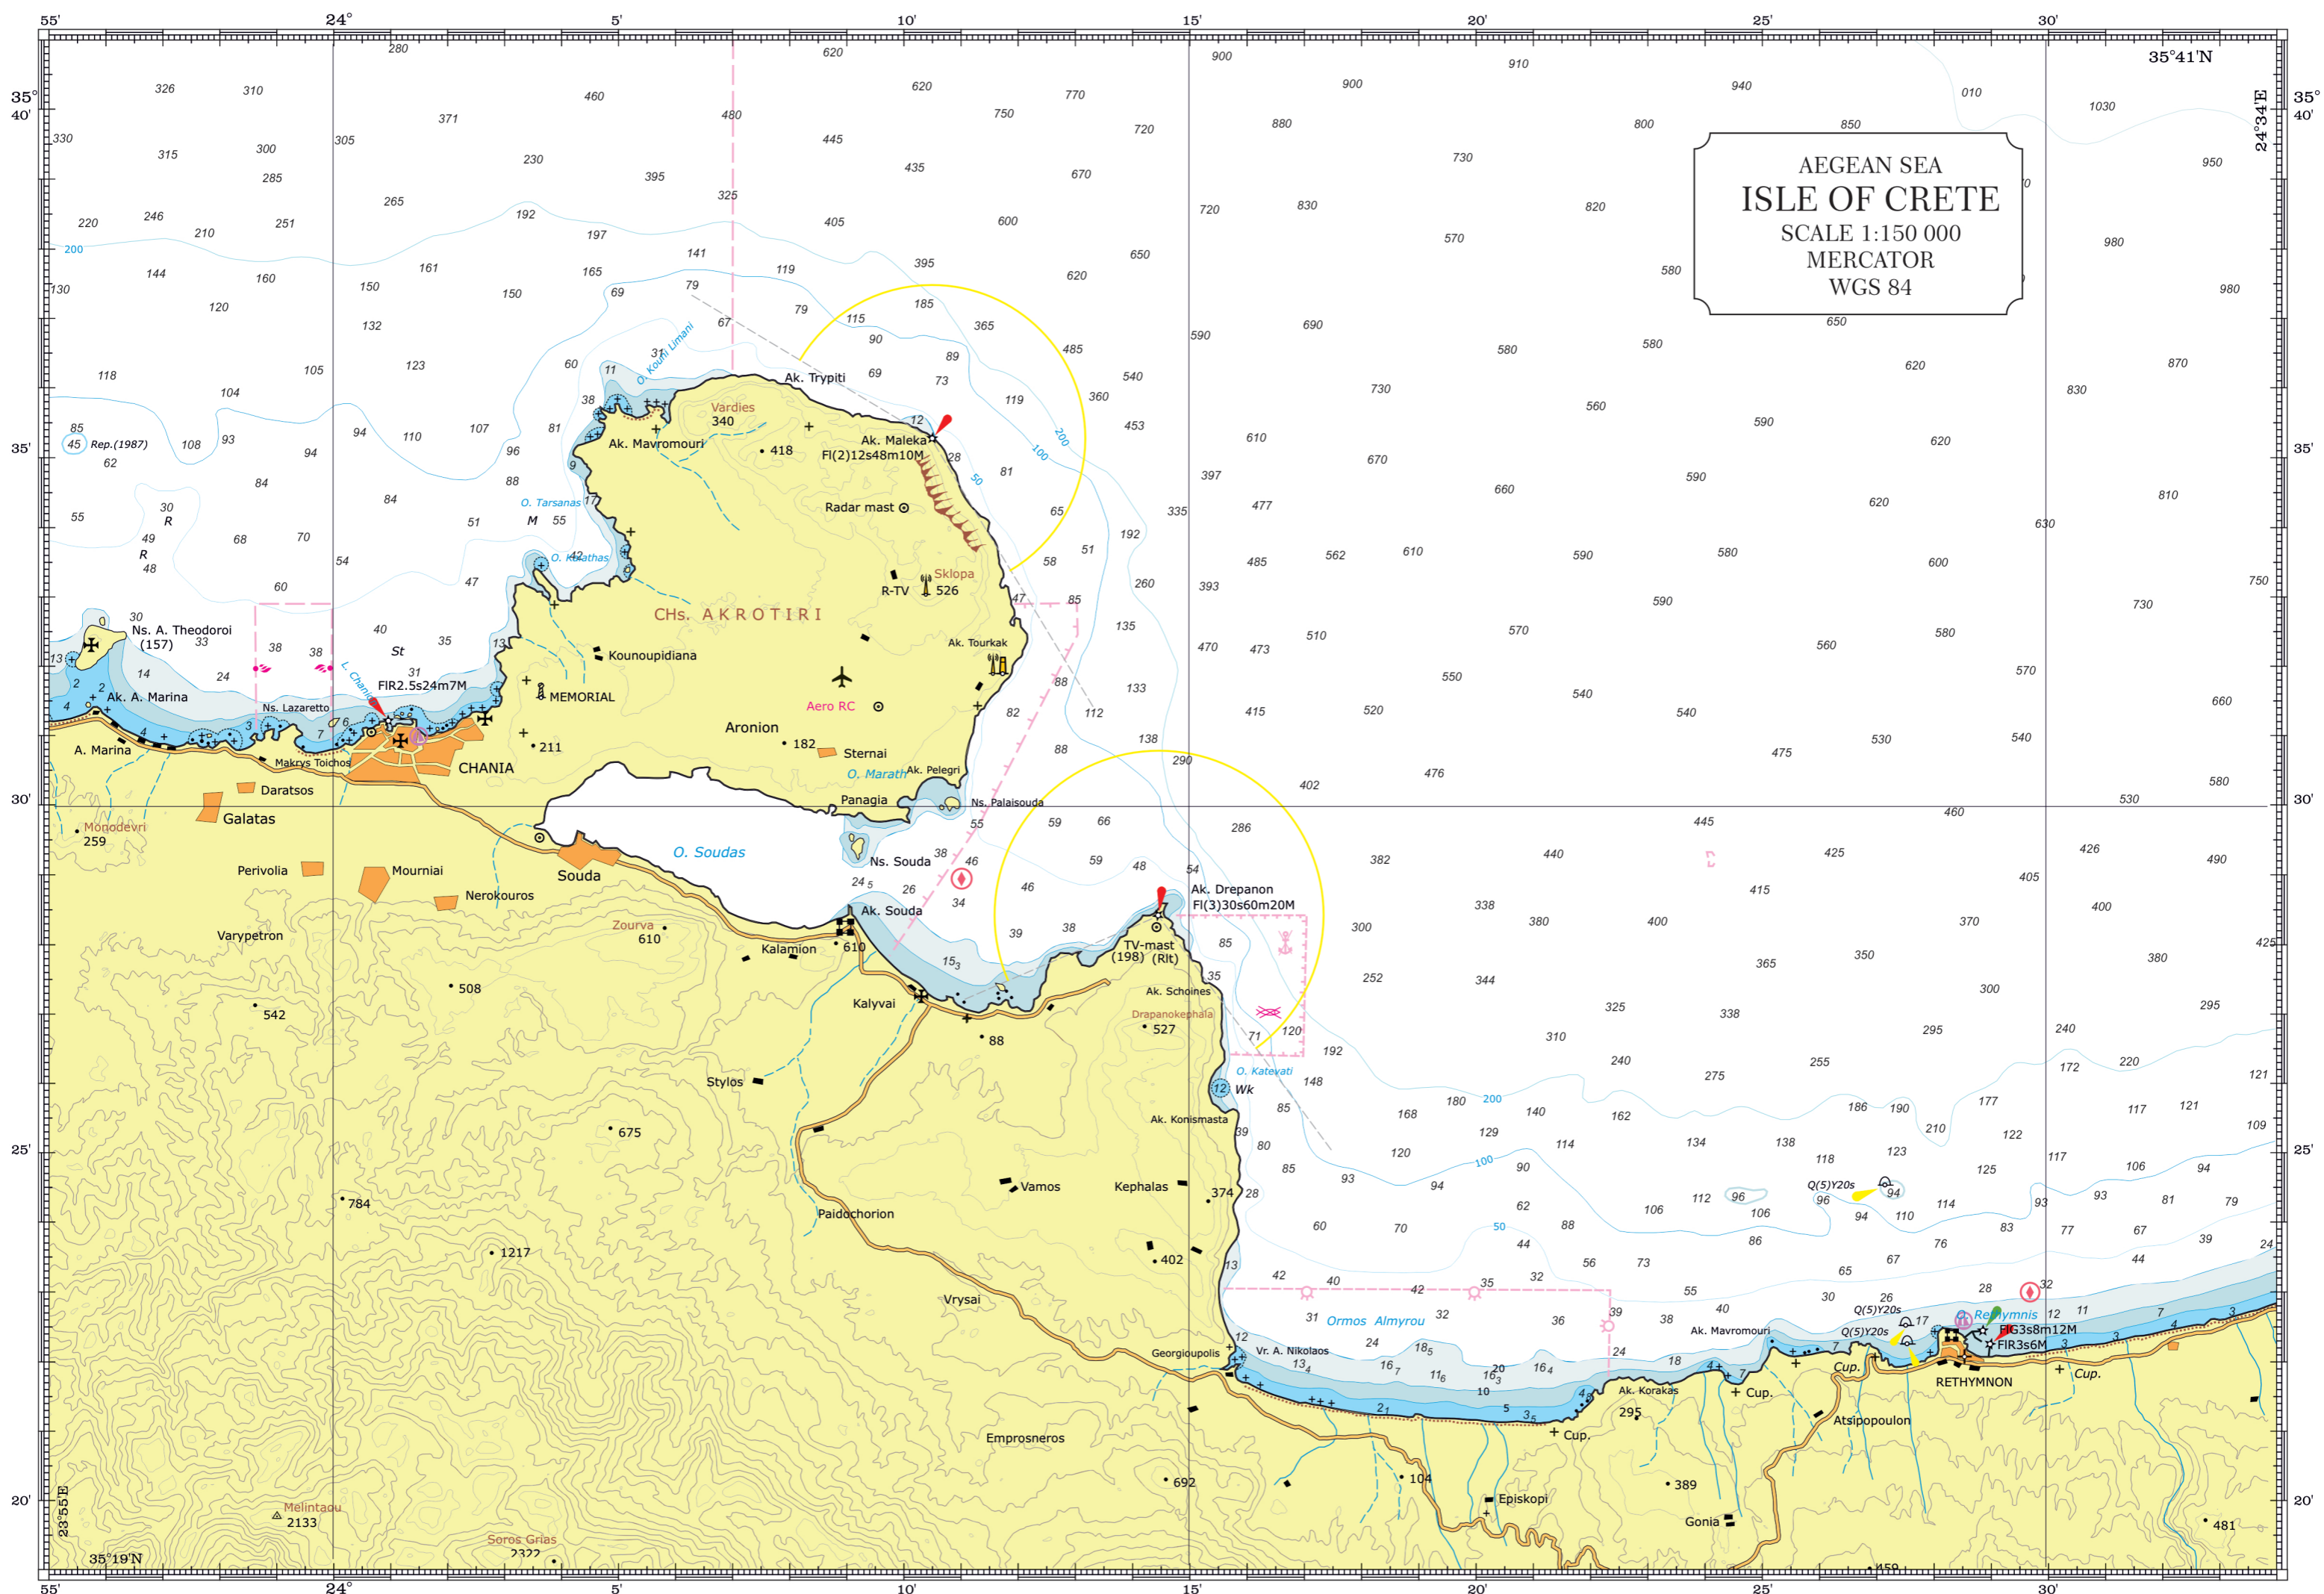

MEDITERRANEAN
NISOS KRITI
SCALE 1:750 000(37°48")
MERCATOR PROJECTION
EUROPEAN 1950 DATA
SOUNDUNG IN METERS

AEGEAN SEA
ISLE OF CRETE #1
SCALE 1:150 000
MERCATOR
WGS 84

Stenon
Antikythron

List #1

(400 x 272)

AEGEAN SEA
ISLE OF CRETE
SCALE 1:150 000
MERCATOR
WGS 84

AEGEAN SEA
 ISLE OF CRETE
 SCALE 1:150 000
 MERCATOR
 WGS 84

AEGEAN SEA
 ISLE OF CRETE
 SCALE 1:150 000
 MERCATOR
 WGS 84

AEGEAN SEA
ISLE OF CRETE
SCALE 1:150 000
MERCATOR
WGS 84

AEGEAN SEA
ISLE OF CRETE
SCALE 1:150 000
MERCATOR
WGS 84

AEGEAN SEA
ISLE OF CRETE
SCALE 1:150 000
MERCATOR
WGS 84