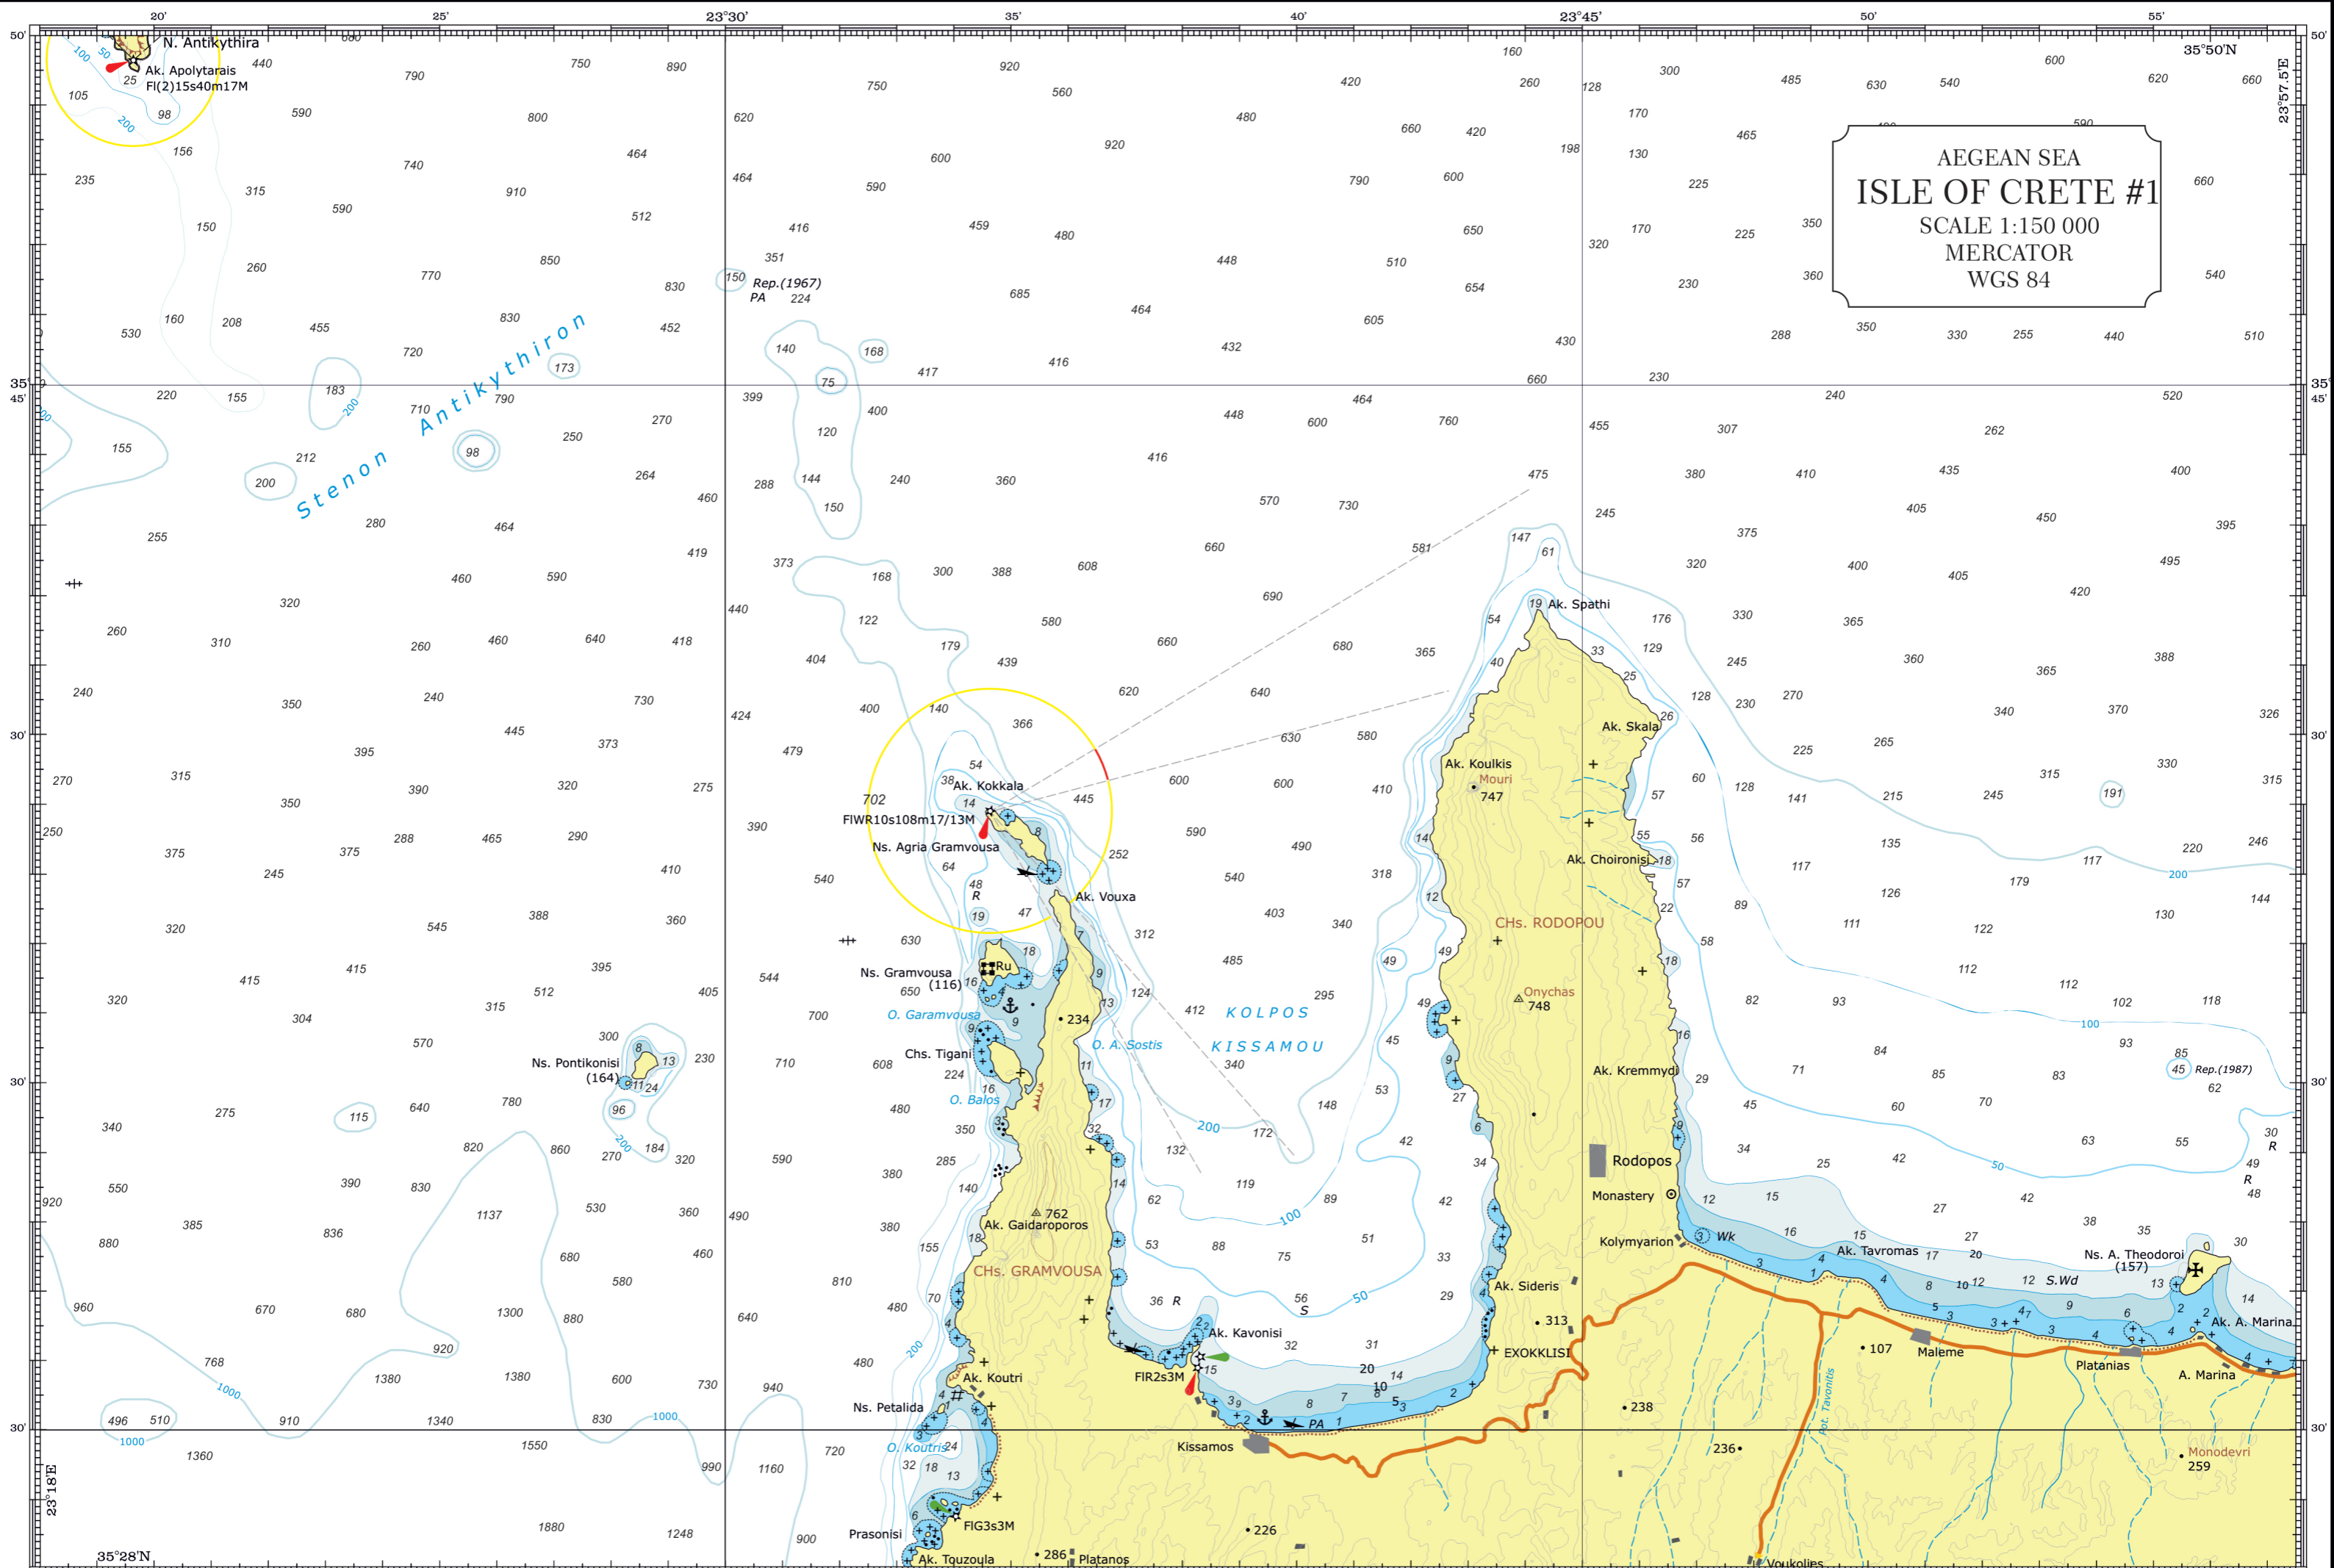

MEDITERRANEAN
NISOS KRITI
SCALE 1:750 000(37°48")
MERCATOR PROJECTION
EUROPEAN 1950 DATA
SOUNDUNG IN METERS

AEGEAN SEA
ISLE OF CRETE #1
SCALE 1:150 000
MERCATOR
WGS 84

Stenon
Antikythron

List #1

(400 x 272)

AEGEAN SEA
ISLE OF CRETE
SCALE 1:150 000
MERCATOR
WGS 84

AEGEAN SEA
 ISLE OF CRETE
 SCALE 1:150 000
 MERCATOR
 WGS 84

AEGEAN SEA
 ISLE OF CRETE
 SCALE 1:150 000
 MERCATOR
 WGS 84

AEGEAN SEA
ISLE OF CRETE
SCALE 1:150 000
MERCATOR
WGS 84

AEGEAN SEA
ISLE OF CRETE
SCALE 1:150 000
MERCATOR
WGS 84

AEGEAN SEA
ISLE OF CRETE
SCALE 1:150 000
MERCATOR
WGS 84