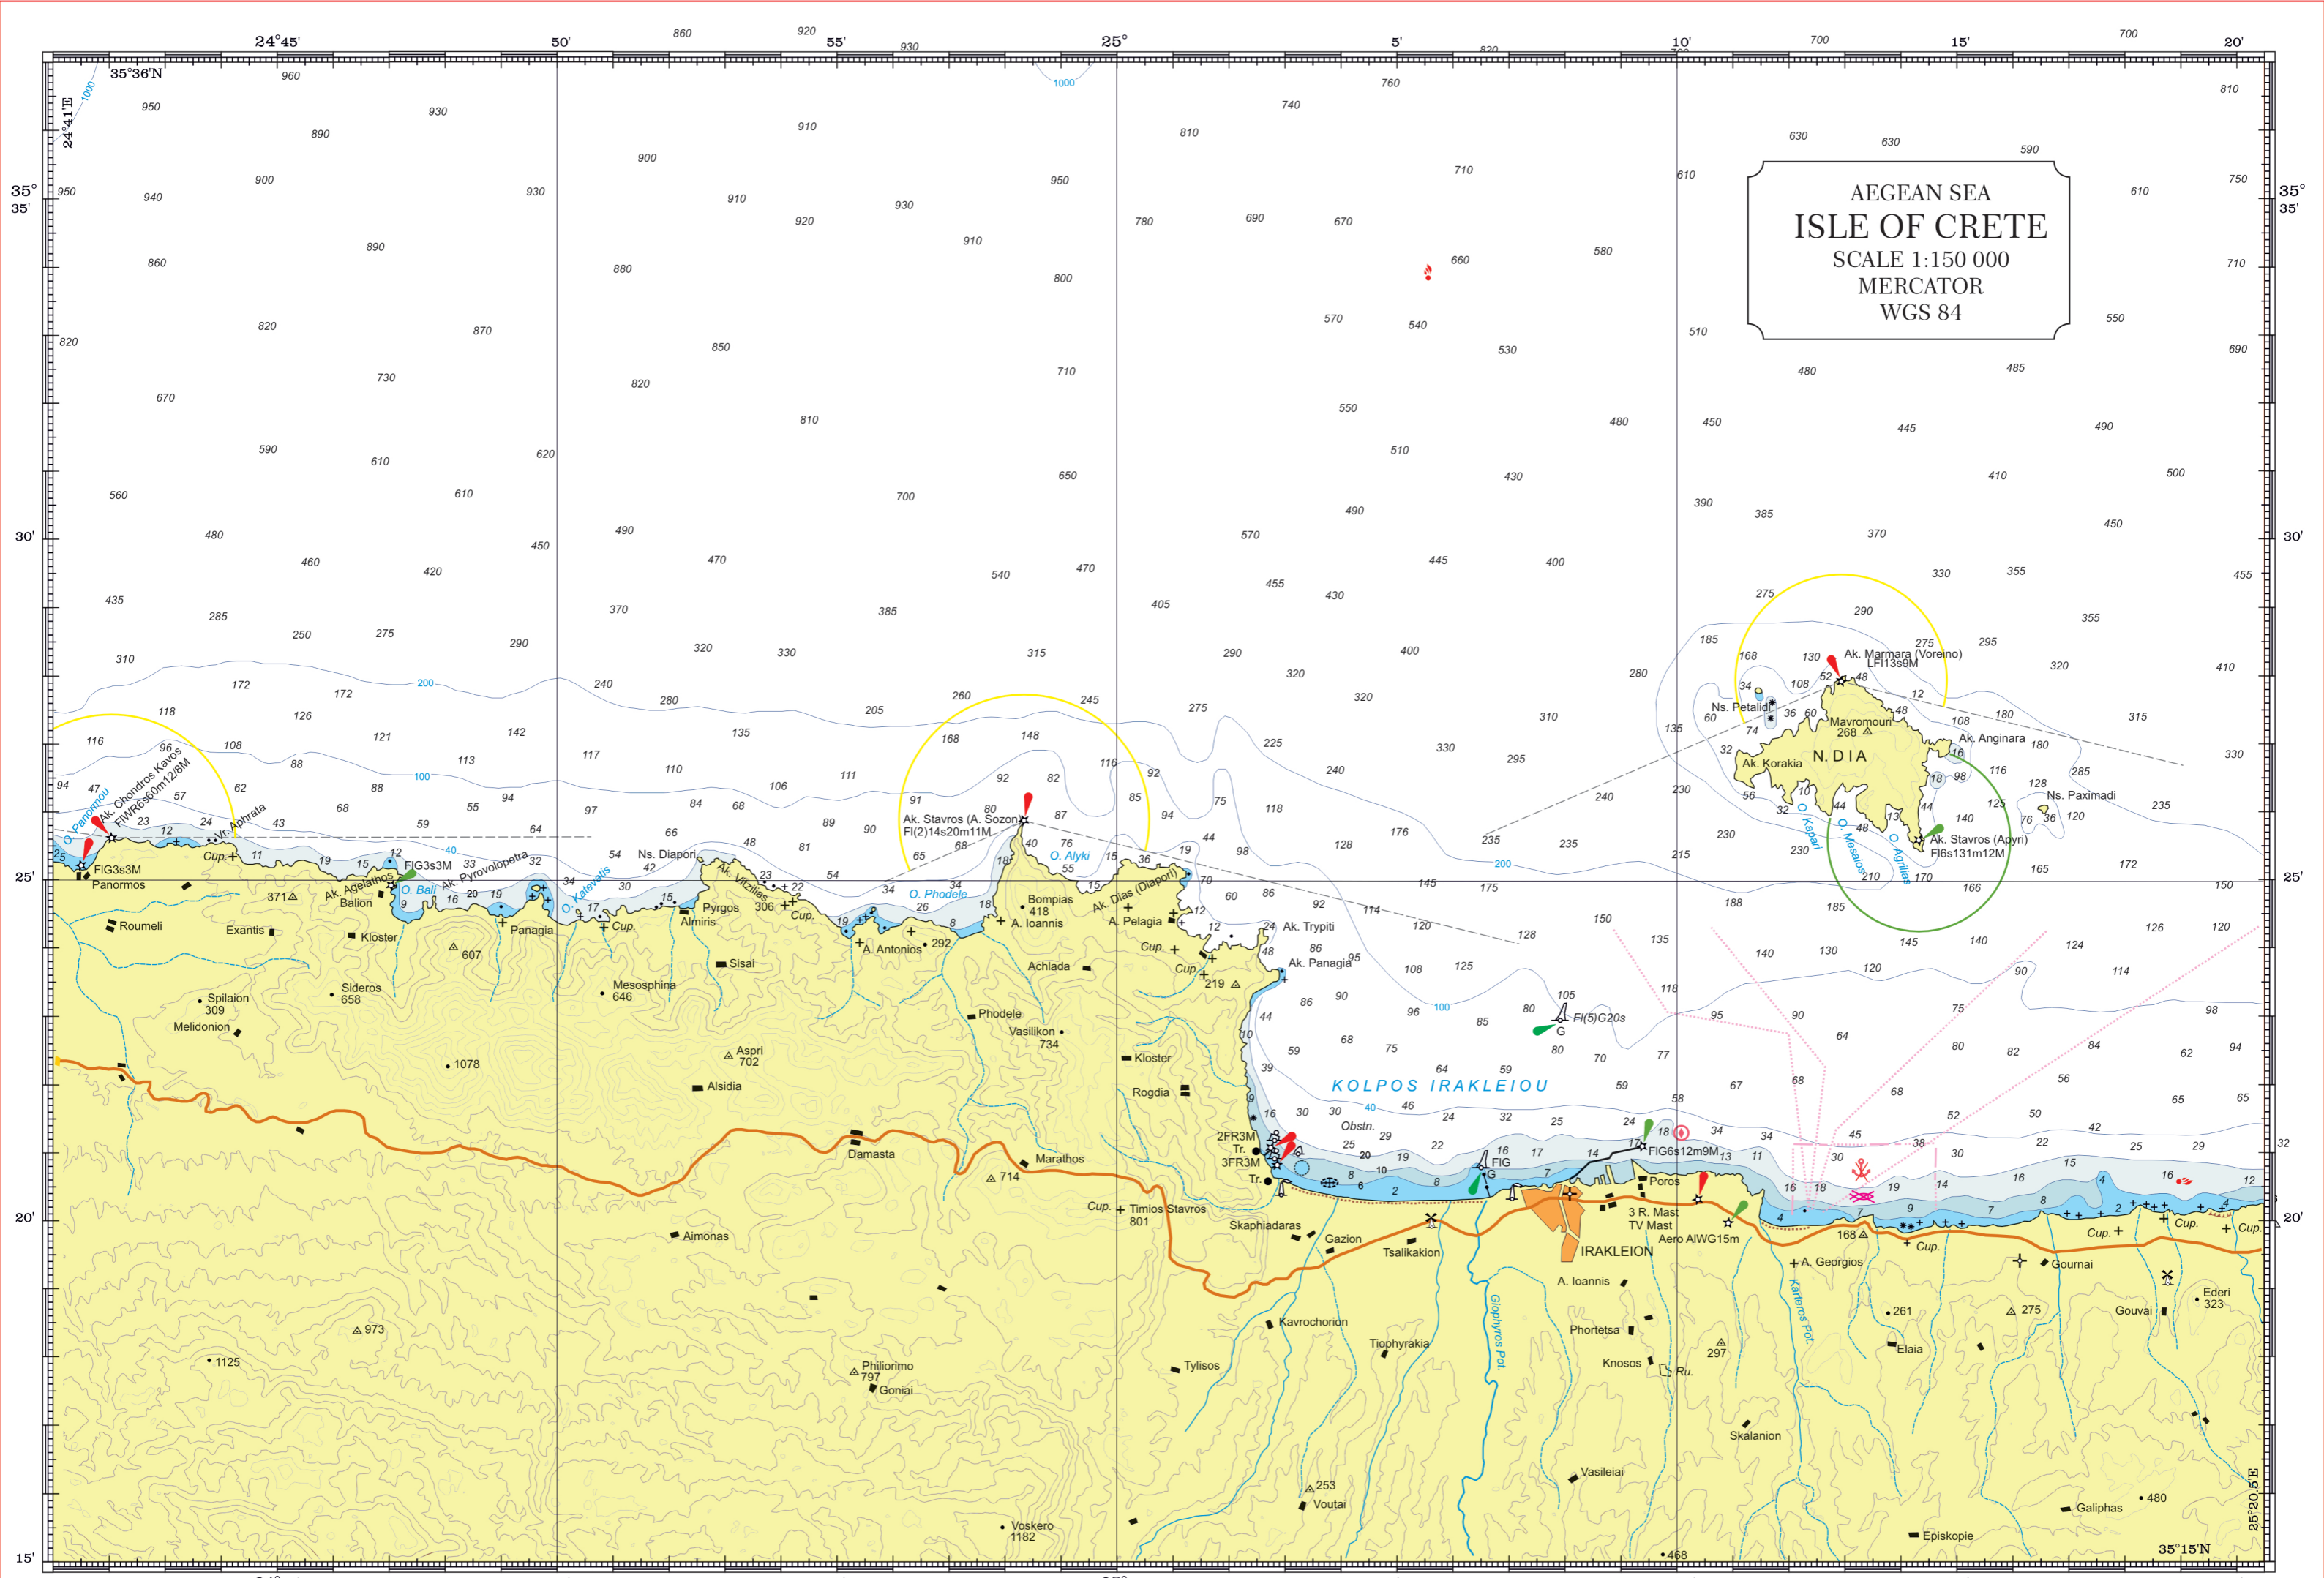

MEDITERRANEAN
NISOS KRITI
SCALE 1:750 000(37°48")
MERCATOR PROJECTION
EUROPEAN 1950 DATA
SOUNDUNG IN METERS

AEGEAN SEA
ISLE OF CRETE #1
SCALE 1:150 000
MERCATOR
WGS 84

Stenon
Antikythron

List #1

(400 x 272)

AEGEAN SEA
ISLE OF CRETE
SCALE 1:150 000
MERCATOR
WGS 84

AEGEAN SEA
 ISLE OF CRETE
 SCALE 1:150 000
 MERCATOR
 WGS 84

AEGEAN SEA
 ISLE OF CRETE
 SCALE 1:150 000
 MERCATOR
 WGS 84

AEGEAN SEA
ISLE OF CRETE
SCALE 1:150 000
MERCATOR
WGS 84

AEGEAN SEA
ISLE OF CRETE
SCALE 1:150 000
MERCATOR
WGS 84

AEGEAN SEA
ISLE OF CRETE
SCALE 1:150 000
MERCATOR
WGS 84