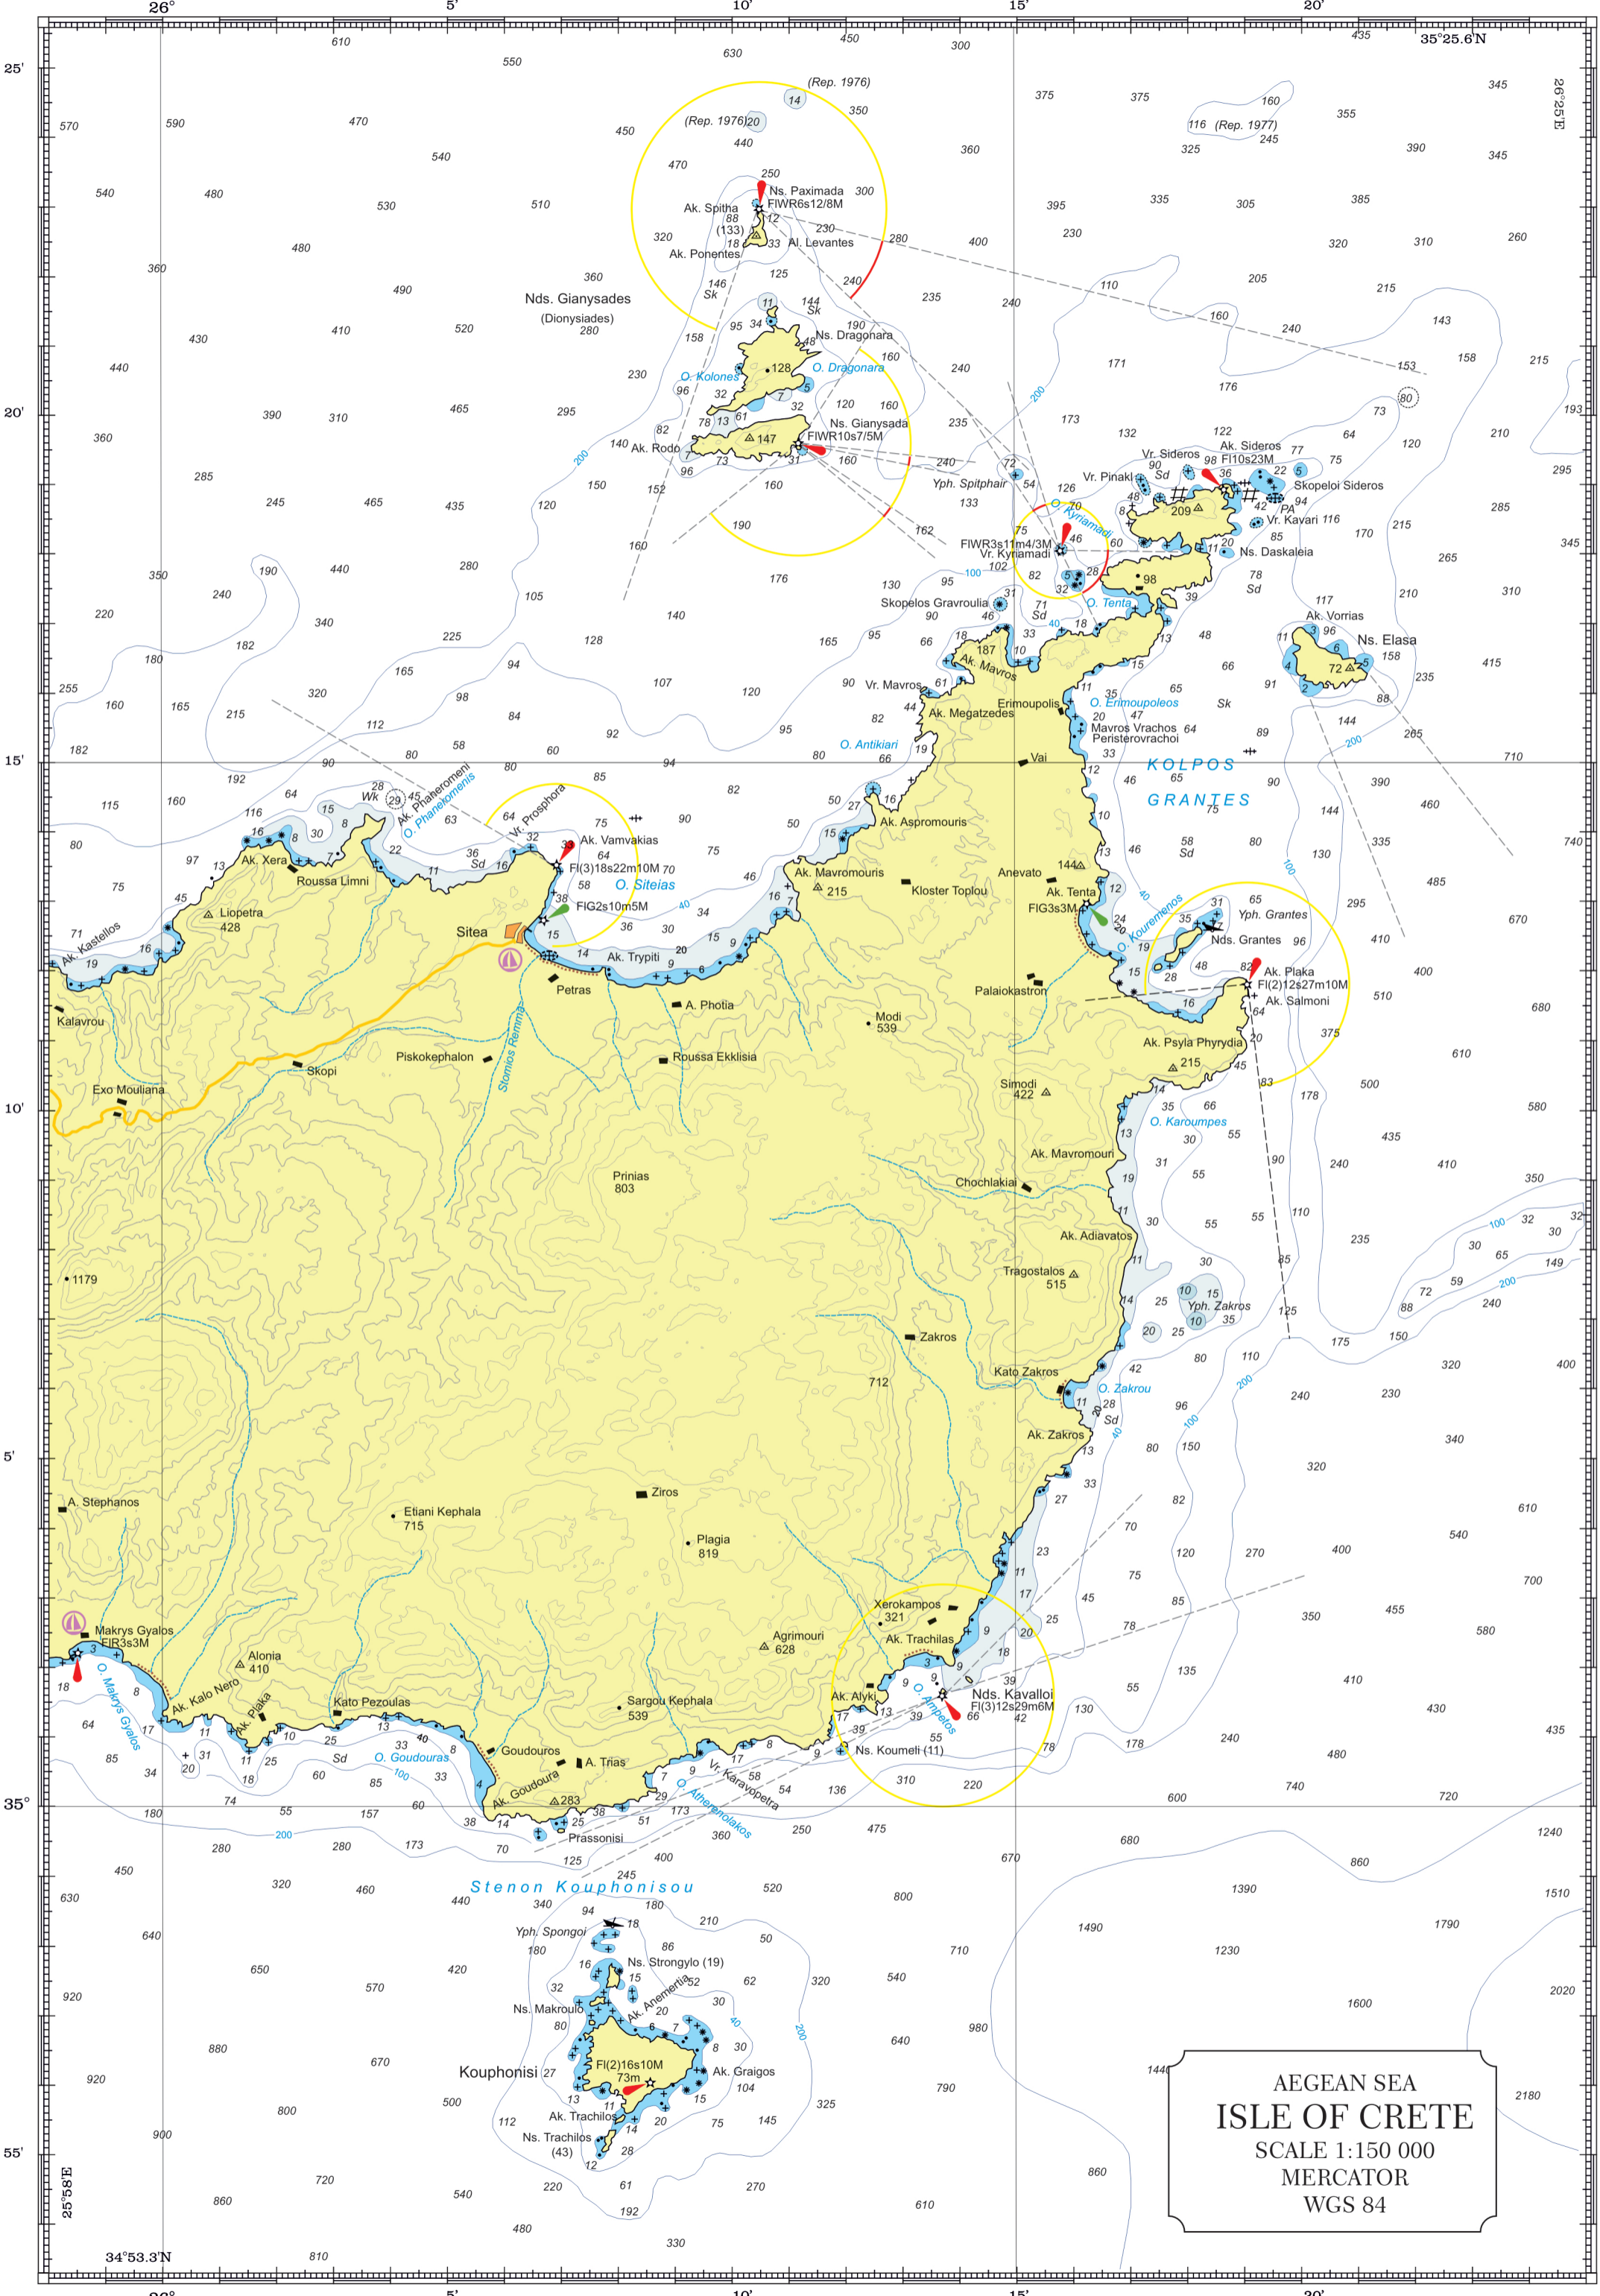

MEDITERRANEAN
NISOS KRITI
SCALE 1:750 000(37°48")
MERCATOR PROJECTION
EUROPEAN 1950 DATA
SOUNDUNG IN METERS

AEGEAN SEA
ISLE OF CRETE #1
SCALE 1:150 000
MERCATOR
WGS 84

Stenon
Antikythron

List #1

(400 x 272)

AEGEAN SEA
ISLE OF CRETE
SCALE 1:150 000
MERCATOR
WGS 84

AEGEAN SEA
 ISLE OF CRETE
 SCALE 1:150 000
 MERCATOR
 WGS 84

AEGEAN SEA
 ISLE OF CRETE
 SCALE 1:150 000
 MERCATOR
 WGS 84

AEGEAN SEA
ISLE OF CRETE
SCALE 1:150 000
MERCATOR
WGS 84

AEGEAN SEA
ISLE OF CRETE
SCALE 1:150 000
MERCATOR
WGS 84

AEGEAN SEA
ISLE OF CRETE
SCALE 1:150 000
MERCATOR
WGS 84