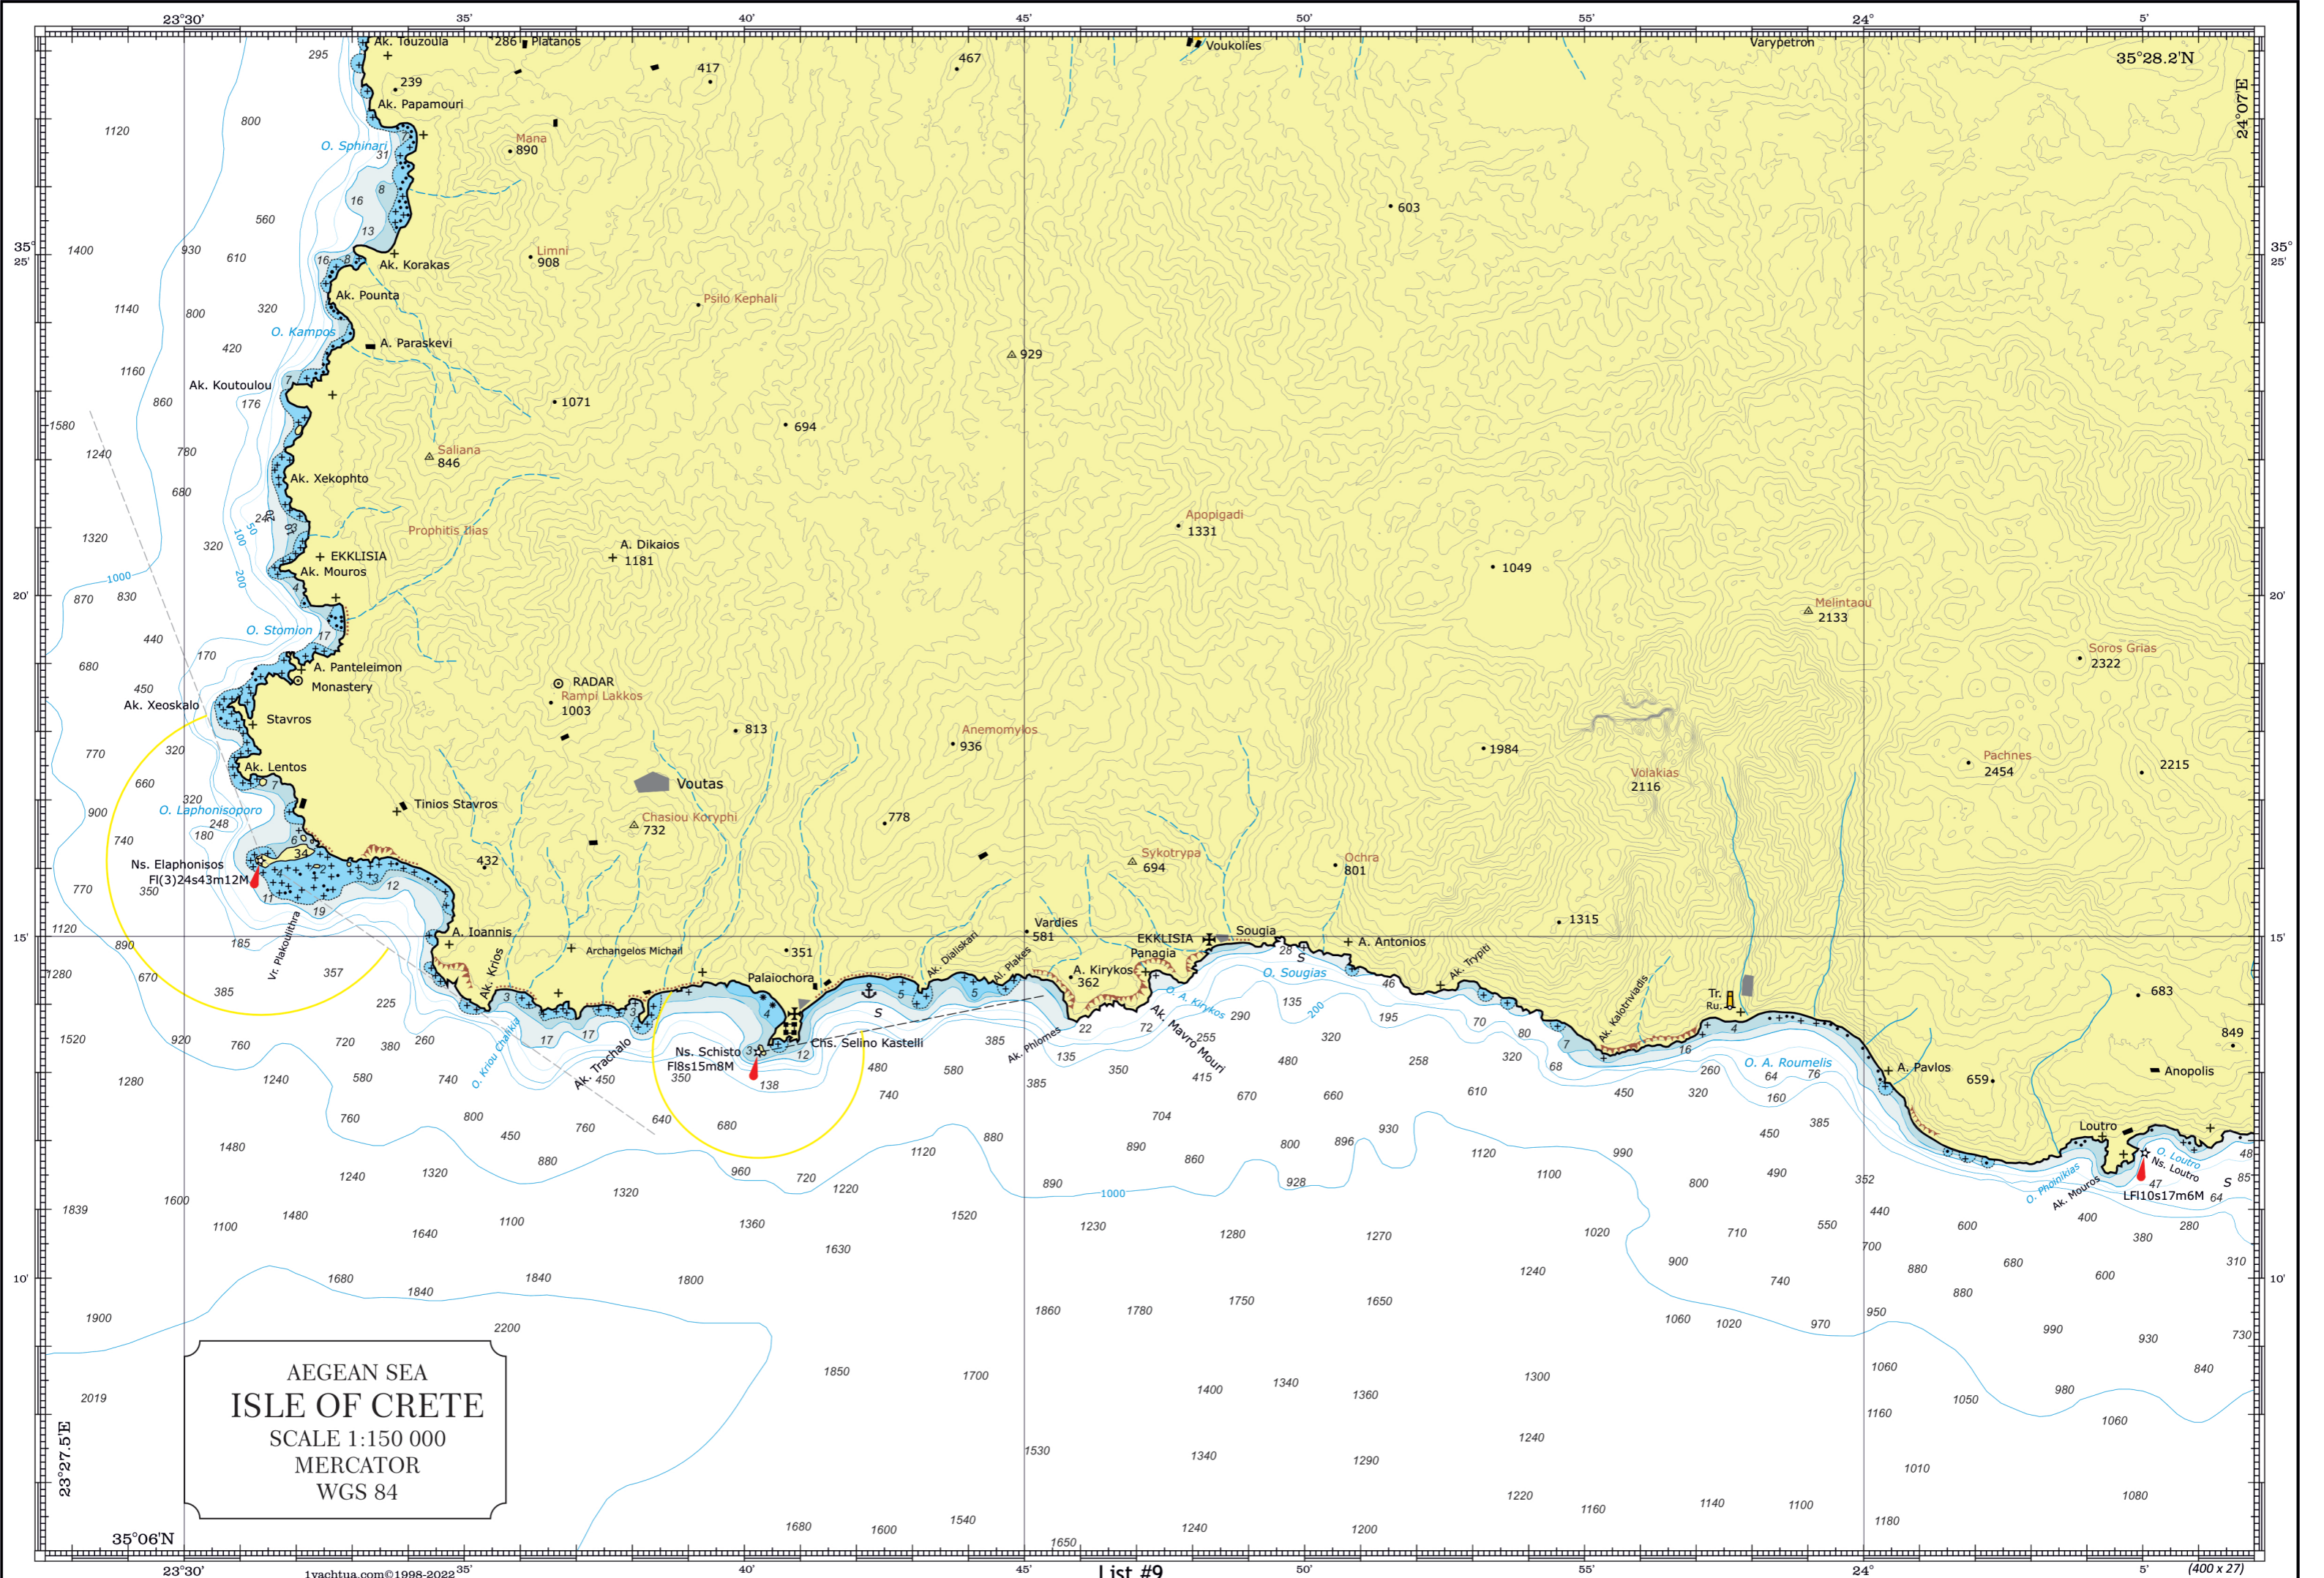

MEDITERRANEAN
NISOS KRITI
SCALE 1:750 000(37°48")
MERCATOR PROJECTION
EUROPEAN 1950 DATA
SOUNDUNG IN METERS

AEGEAN SEA
ISLE OF CRETE #1
SCALE 1:150 000
MERCATOR
WGS 84

Stenon
Antikythron

List #1

(400 x 272)

AEGEAN SEA
ISLE OF CRETE
SCALE 1:150 000
MERCATOR
WGS 84

AEGEAN SEA
 ISLE OF CRETE
 SCALE 1:150 000
 MERCATOR
 WGS 84

AEGEAN SEA
 ISLE OF CRETE
 SCALE 1:150 000
 MERCATOR
 WGS 84

AEGEAN SEA
ISLE OF CRETE
SCALE 1:150 000
MERCATOR
WGS 84

AEGEAN SEA
ISLE OF CRETE
SCALE 1:150 000
MERCATOR
WGS 84

AEGEAN SEA
ISLE OF CRETE
SCALE 1:150 000
MERCATOR
WGS 84