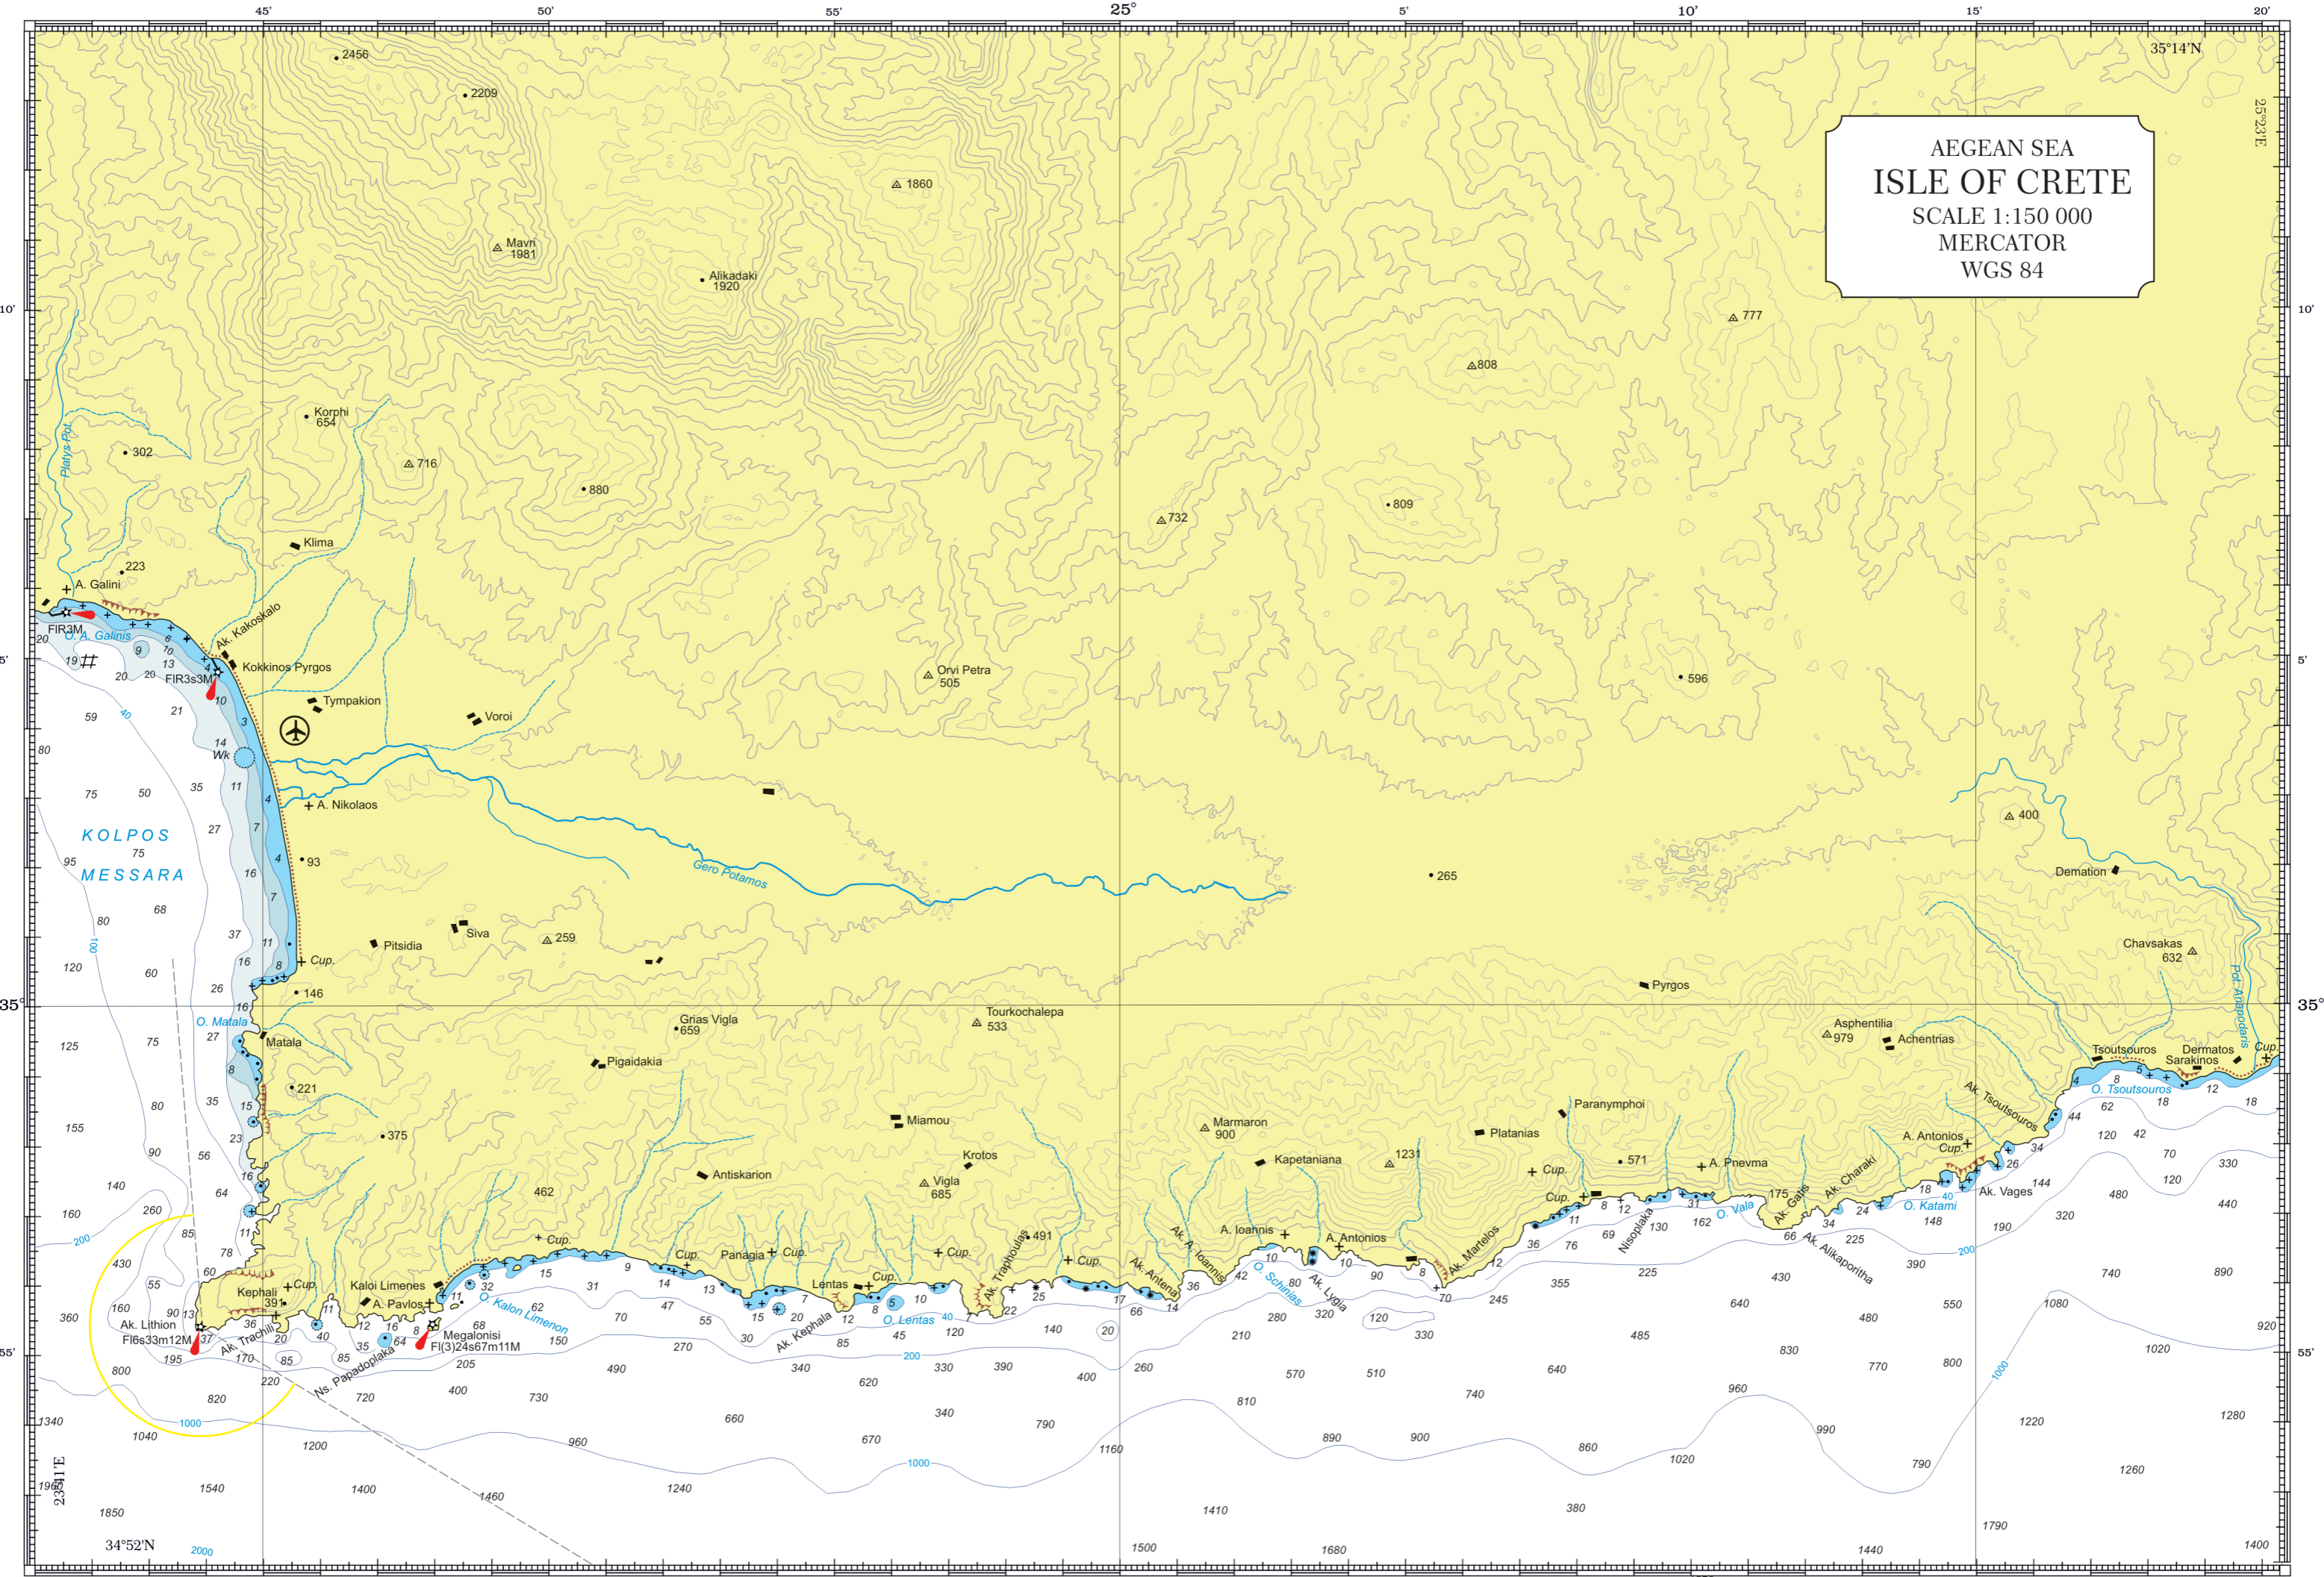

MEDITERRANEAN
NISOS KRITI
SCALE 1:750 000(37°48")
MERCATOR PROJECTION
EUROPEAN 1950 DATA
SOUNDUNG IN METERS

AEGEAN SEA
ISLE OF CRETE #1
SCALE 1:150 000
MERCATOR
WGS 84

Stenon
Antikythron

List #1

(400 x 272)

AEGEAN SEA
ISLE OF CRETE
SCALE 1:150 000
MERCATOR
WGS 84

AEGEAN SEA
 ISLE OF CRETE
 SCALE 1:150 000
 MERCATOR
 WGS 84

AEGEAN SEA
 ISLE OF CRETE
 SCALE 1:150 000
 MERCATOR
 WGS 84

AEGEAN SEA
ISLE OF CRETE
SCALE 1:150 000
MERCATOR
WGS 84

AEGEAN SEA
ISLE OF CRETE
SCALE 1:150 000
MERCATOR
WGS 84

AEGEAN SEA
ISLE OF CRETE
SCALE 1:150 000
MERCATOR
WGS 84