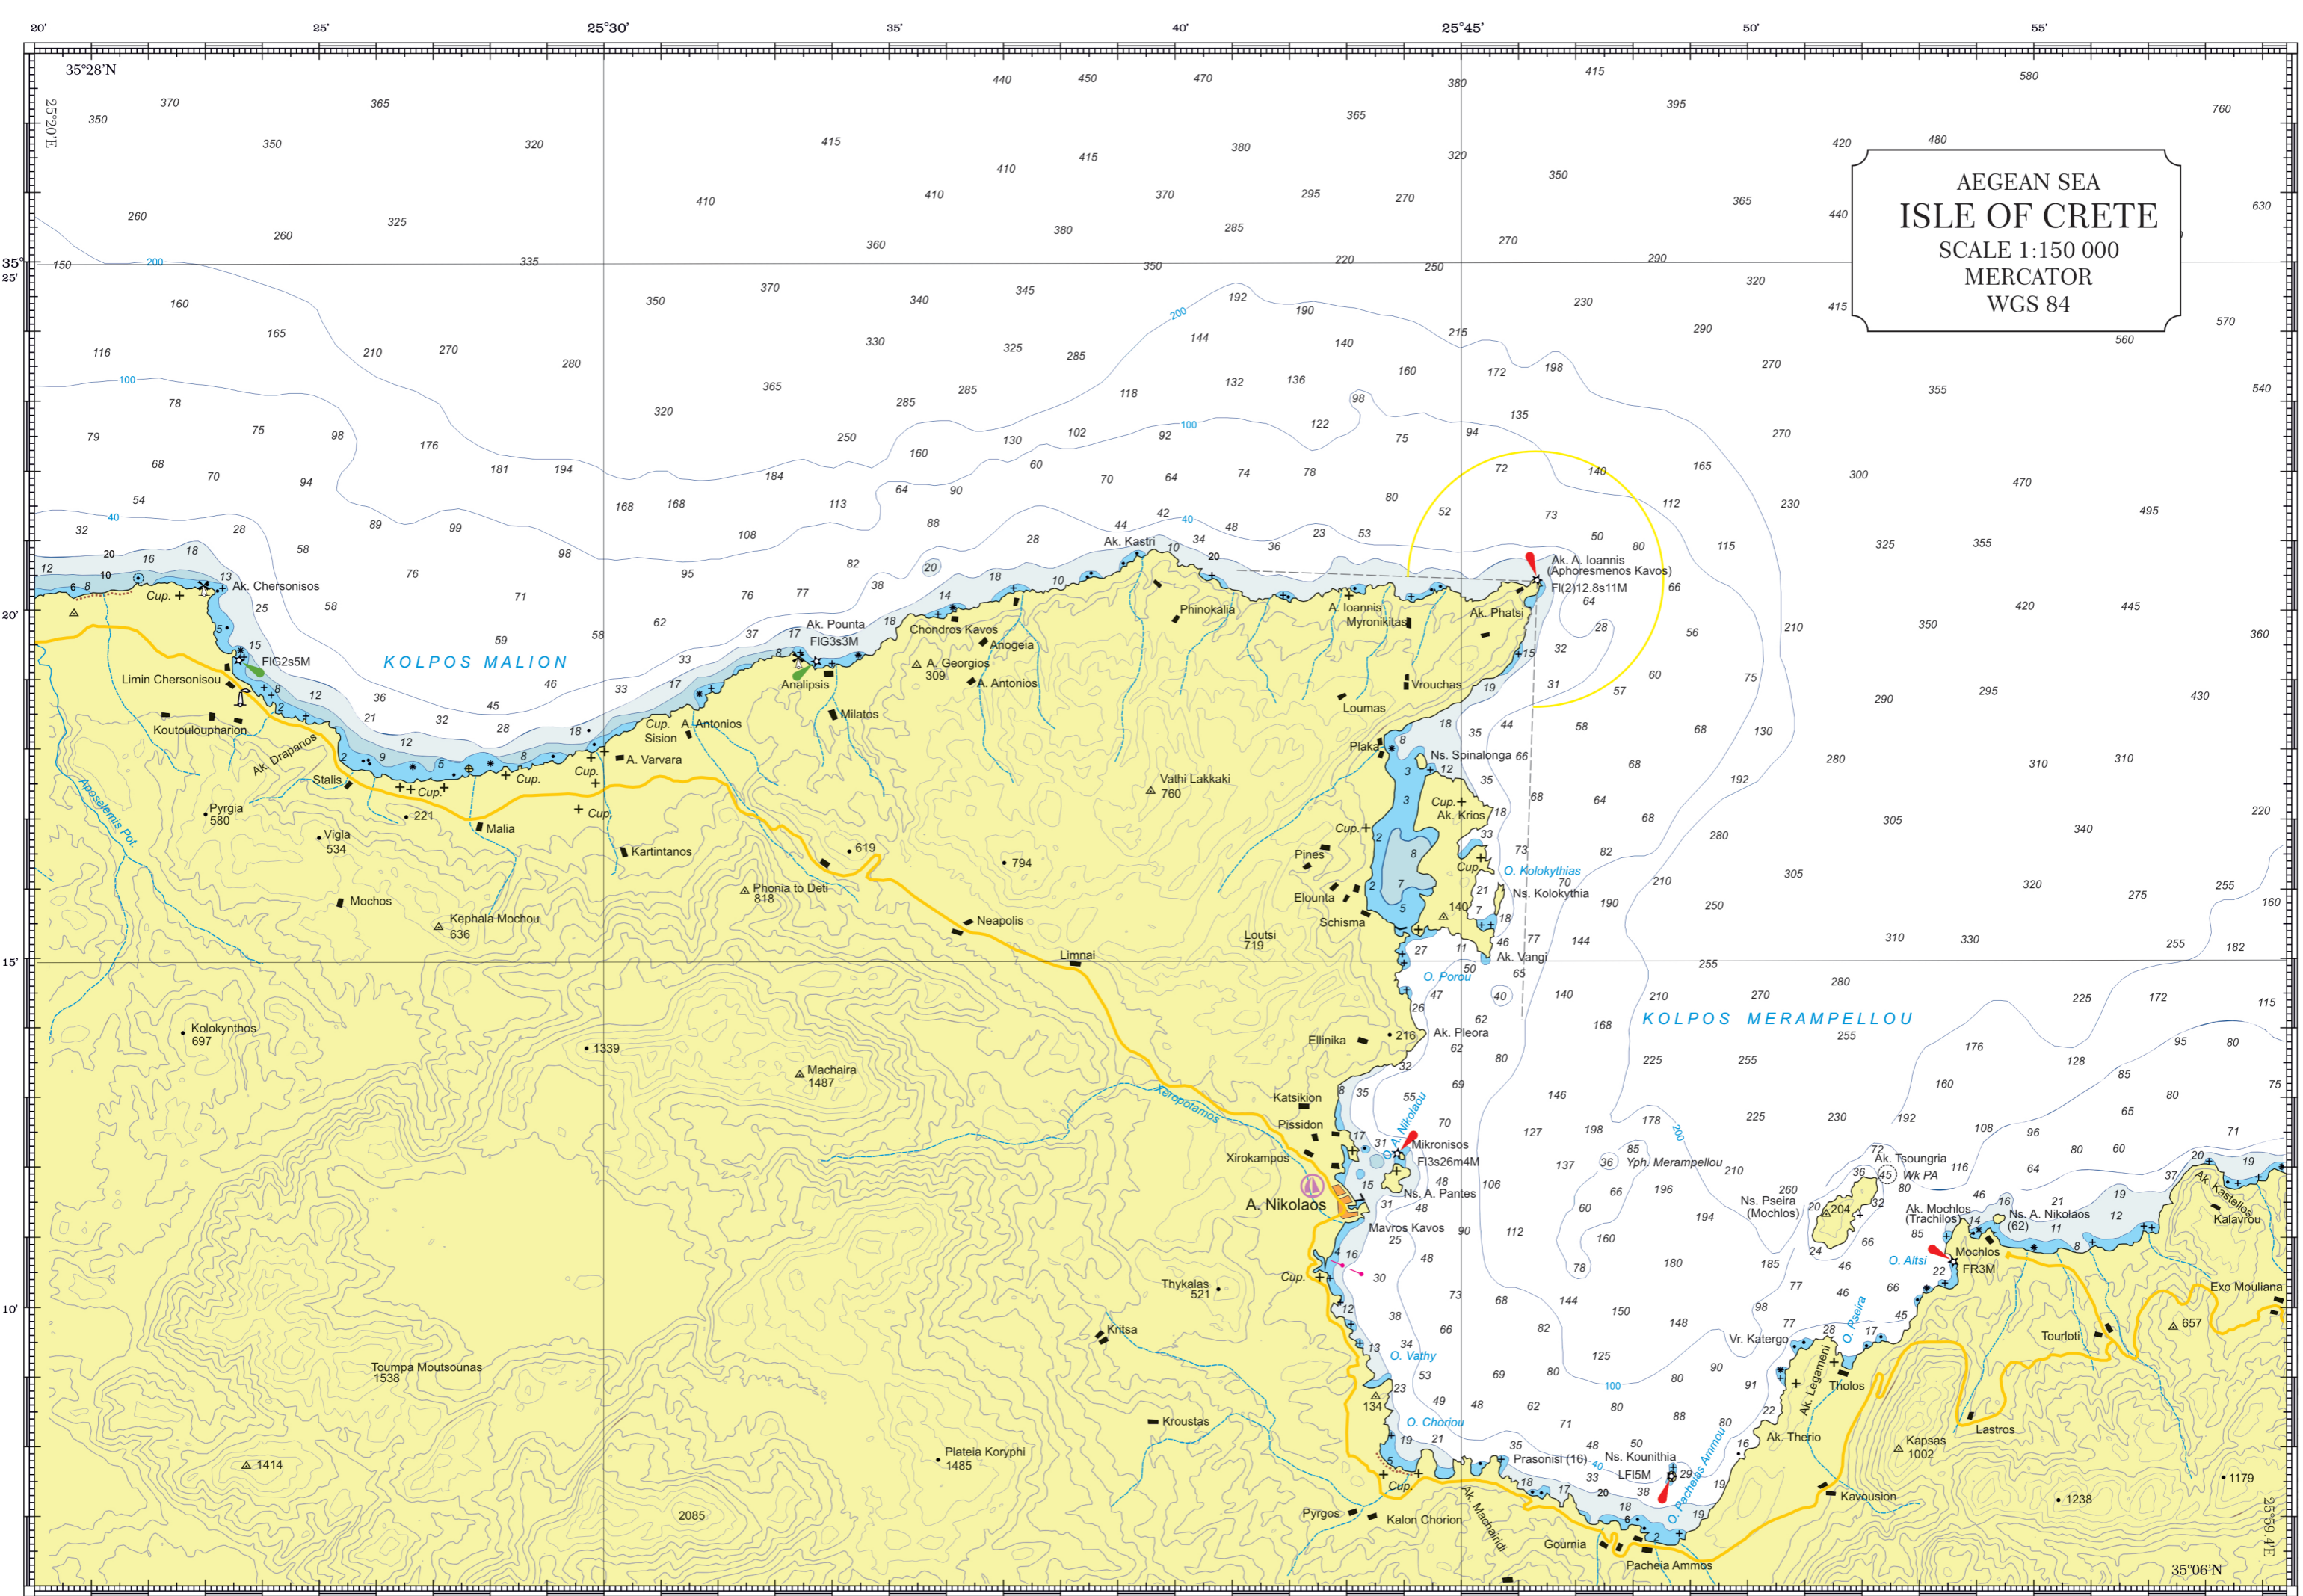

MEDITERRANEAN
NISOS KRITI
SCALE 1:750 000(37°48")
MERCATOR PROJECTION
EUROPEAN 1950 DATA
SOUNDUNG IN METERS

AEGEAN SEA
ISLE OF CRETE #1
SCALE 1:150 000
MERCATOR
WGS 84

Stenon
Antikythron

List #1

(400 x 272)

AEGEAN SEA
ISLE OF CRETE
SCALE 1:150 000
MERCATOR
WGS 84

AEGEAN SEA
 ISLE OF CRETE
 SCALE 1:150 000
 MERCATOR
 WGS 84

AEGEAN SEA
 ISLE OF CRETE
 SCALE 1:150 000
 MERCATOR
 WGS 84

AEGEAN SEA
ISLE OF CRETE
SCALE 1:150 000
MERCATOR
WGS 84

AEGEAN SEA
ISLE OF CRETE
SCALE 1:150 000
MERCATOR
WGS 84

AEGEAN SEA
ISLE OF CRETE
SCALE 1:150 000
MERCATOR
WGS 84